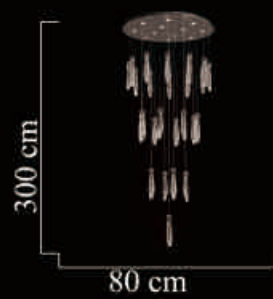

2430-25

Size:80cm*300cm

LED 205W