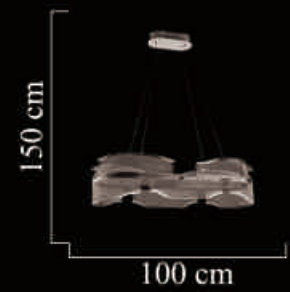

Size:80cm\*150cm

LED 150W

2385-1000\*350

Size:100cm\*150cm

LED 95W

2390-950\*530

Size:95cm\*150cm

LED 66W