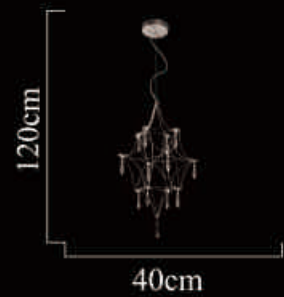

Size:120cm\*150cm

LED 38W

2510-1200\*250 Chrome

Size:120cm\*150cm

LED 38W

2510-400 Chrome  
Size:40cm\*120cm  
LED 22W

2510-400 Gold  
Size:40cm\*120cm  
LED 22W

2275-3W