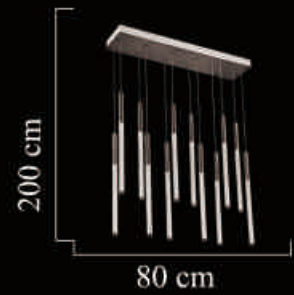

LED 200W

2670-12

Size:80cm\*200cm

LED 96W

2600-10Y

Size:90cm\*200cm

LED 80W

2600-5