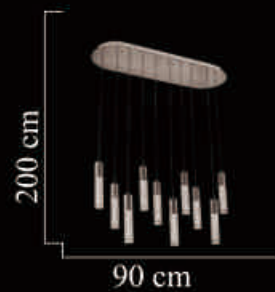

LED 200W

2670-12

Size:80cm\*200cm

LED 96W

2600-10Y

Size:90cm\*200cm

LED 80W

2600-5