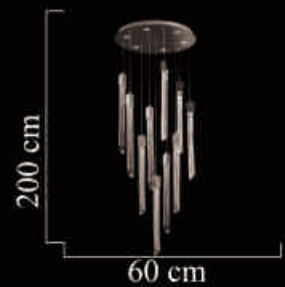

Size:80cm\*150cm

LED 150W

2385-1000\*350

Size:100cm\*150cm

LED 95W

2390-950\*530

Size:95cm\*150cm

LED 66W

2390-750

Size:75cm\*150cm

LED 66W

2390-800+550

Size:80cm\*150cm

LED 99W

2435-10Y  
Size:80cm\*200cm  
LED 85W

2435-10  
Size:60cm\*200cm  
LED 90W