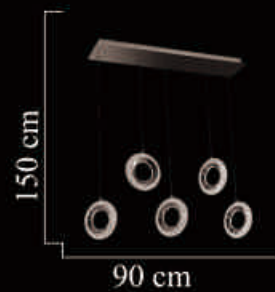

2585-6 Gold  
Size:50cm\*200cm  
LED 102W

2585-6 Platin  
Size:50cm\*200cm  
LED 102W

2585-5Y Gold

Size:90cm\*150cm

LED 85W

2585-5Y Platin

Size:90cm\*150cm

LED 85W