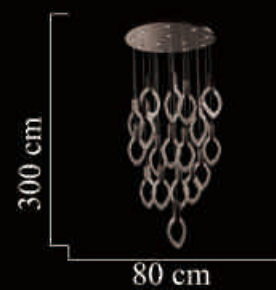

Size:55cm\*200cm

LED 72W

2445-18

Size:80cm\*300cm

LED 168W

2210-3W

Size:14cm\*23cm

LED 15W