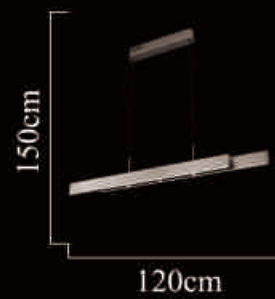

LED 410W

2520-600+400

Size:65cm\*150cm

LED 220W

2520-1200\*60

Size:120cm\*150cm

LED 90W

2300-6