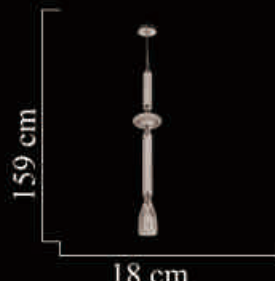

Size: 15cm\*77cm

LED 30W

77 cm

15 cm

2615-1

Size: 18cm\*159cm

LED 50W

159 cm

18 cm

2610-1

Size: 18cm\*146cm

LED 50W

146 cm

18 cm

2620-1

Size: 18cm\*155cm