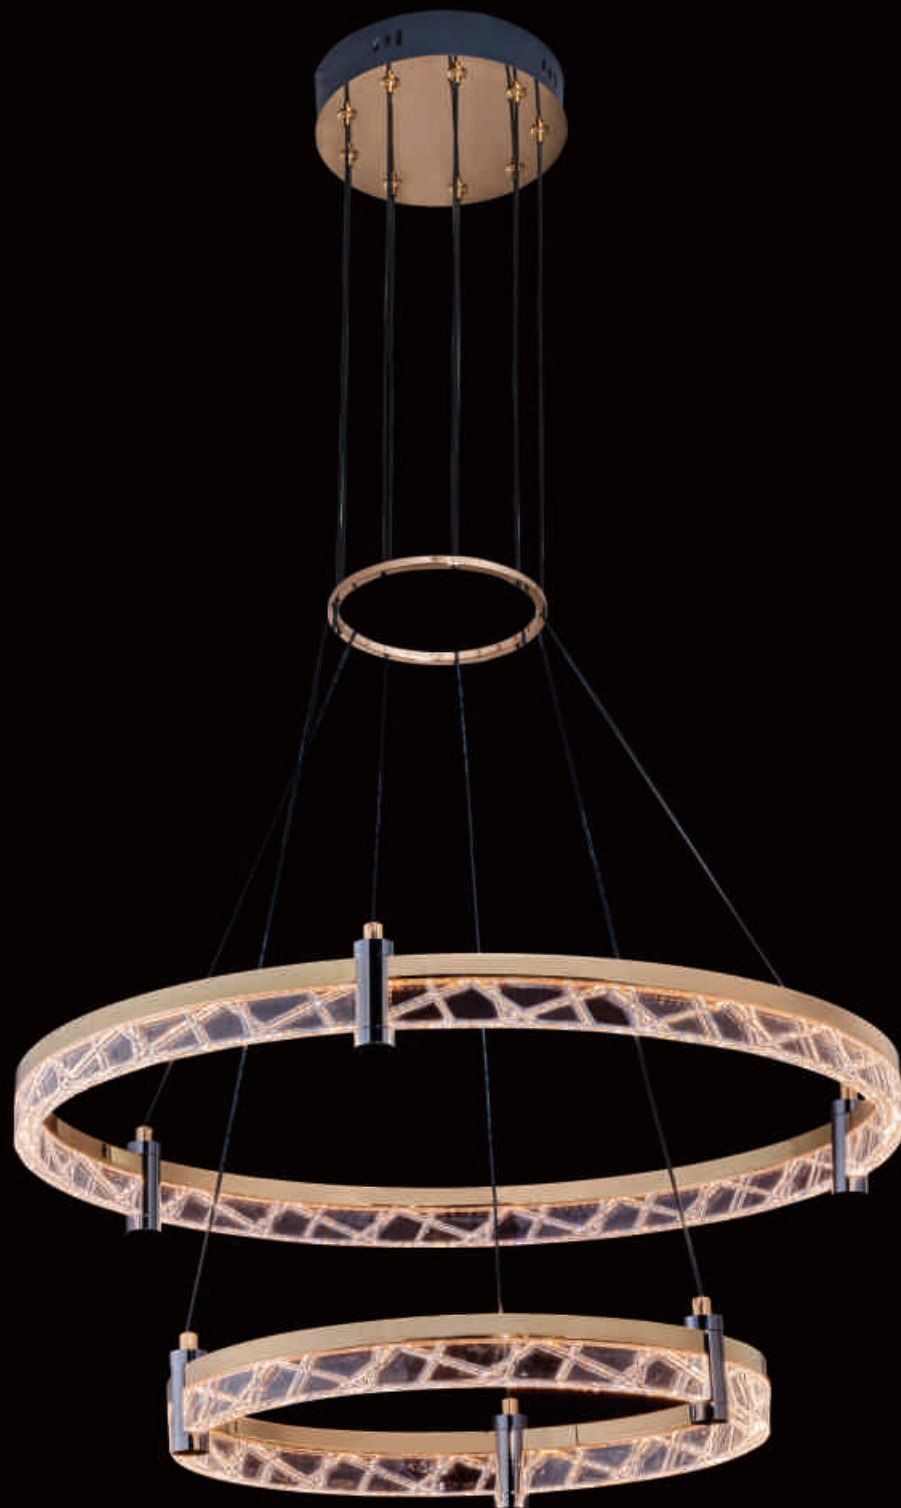

Size:60cm\*22cm

LED 62W

22cm

60 cm

2485-3Y

Size:91cm\*150cm

LED 62W

2485-600+400

Size:60cm\*150cm

LED 62W

2485-800+600+400

Size:80cm\*200cm

LED 112W

2375-6

Size: 50cm\*200cm

LED 90W