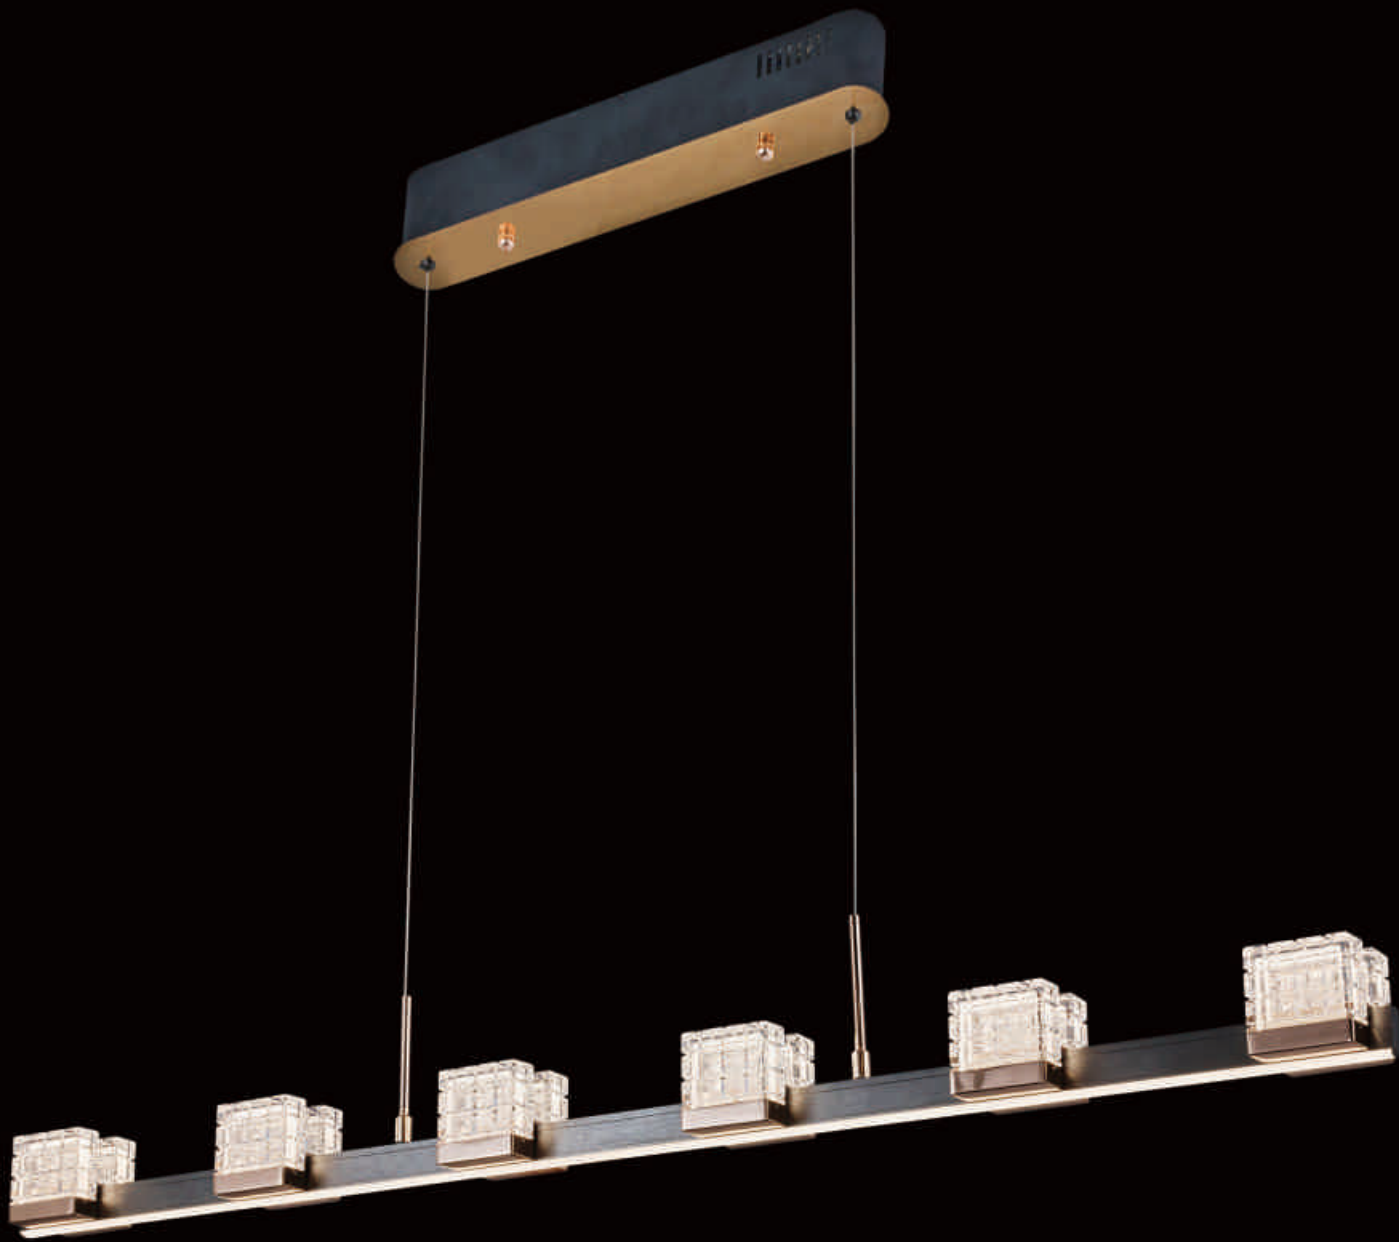

2585-20 Gold  
Size:80cm\*300cm  
LED 340W

2585-20 Platin  
Size:80cm\*300cm  
LED 340W

2515-8

Size: 100cm\*150cm

LED 80W

2515-6Y

Size: 120cm\*150cm

LED 60W