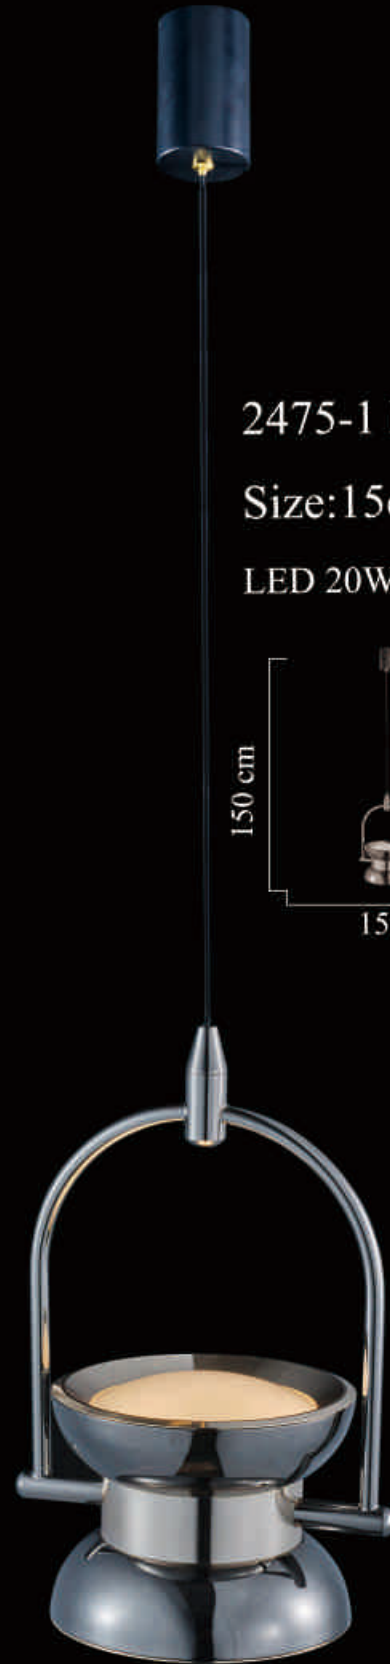

2780-35

Size:80cm\*150cm

G4/35\*20W(max)

2780-24

Size: 110cm\*150cm

G4/24\*20W(max)

2780-58

Size:80cm\*235cm

G4/58\*20W(max)

2475-1 Gold  
Size: 15cm\*150cm  
LED 20W

2475-1 Platin  
Size: 15cm\*150cm  
LED 20W

2470-1 Blue  
 Size:23cm\*150cm  
 LED 20W

2470-1 White  
 Size:23cm\*150cm  
 LED 20W

2470-1 Coffee  
 Size:23cm\*150cm  
 LED 20W