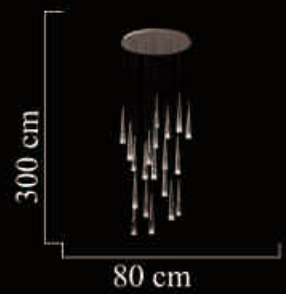

2455-1W Orange  
Size:11cm\*11cm  
LED 7W

2455-1 Orange  
Size:11cm\*150cm  
LED 7W

2645-20 Gold

Size:80cm\*300cm

LED 140W

2645-20 Platin

Size:80cm\*300cm

LED 140W