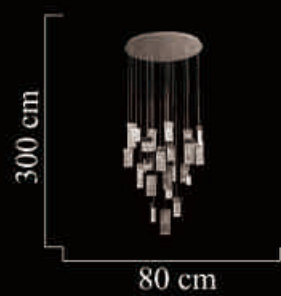

2205-23

Size:80cm*300cm

LED 160W