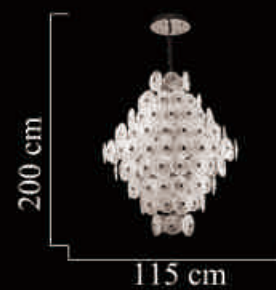

E14/12\*40W(max)

2400-1020\*500

Size:102cm\*150cm

LED 182W

2400-600

Size:60cm\*150cm

LED 126W

2400-800+500

Size:80cm\*200cm

LED 273W

2400-3W  
Size:43cm\*18cm  
LED 21W

2400-6P  
Size:70cm\*34cm  
LED 42W

2400-1150

Size: 115cm\*200cm

LED 830W

2440-10  
Size:60cm\*200cm  
LED 90W