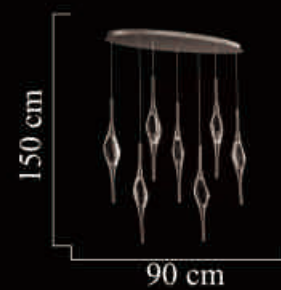

LED 10W

2465-300 Copper

Size:30cm\*10cm

LED 10W

2465-300 Black

Size:30cm\*10cm

LED 10W

2465-400 Copper  
Size:40cm\*10cm  
LED 20W

2465-400 Black  
Size:40cm\*10cm  
LED 20W

2465-400 Chrome  
Size:40cm\*10cm  
LED 20W

2410-1  
Size: 10cm\*150cm  
LED 5W

2410-7  
Size: 50cm\*150cm  
LED 35W

2410-7Y  
Size:90cm\*150cm  
LED 35W

5602-7

Size:76cm\*70cm

E14/7\*40W(max)

5602-9

Size:78cm\*72cm

E14/9\*40W(max)

72cm

78 cm

5602-13

Size:80cm\*74cm