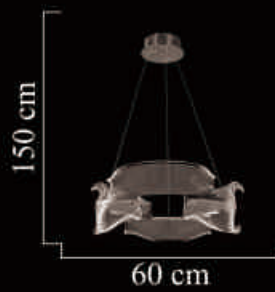

2405-8

Size: 100cm\*150cm

LED 80W

2405-6

Size:50cm\*200cm

LED 60W

2405-20

Size:70cm\*350cm

LED 200W

2385-600P

Size:60cm\*25cm

LED 62W

2385-600S

Size:60cm\*150cm

LED 60W

2385-800+500

Size:80cm\*150cm

LED 150W

2385-1000\*350

Size:100cm\*150cm

LED 95W

2390-950\*530

Size:95cm\*150cm

LED 66W