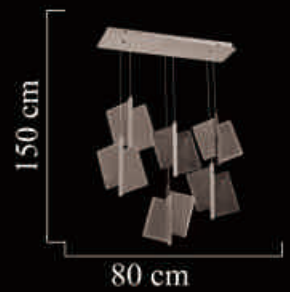

2375-15  
Size: 70cm\*350cm  
LED 288W

2375-4

Size:80cm\*150cm

LED 84W

2425-6Y

Size:80cm\*150cm

LED 48W

2425-4