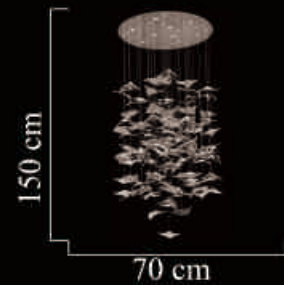

2745-700

Size:70cm*150cm

LED 40W