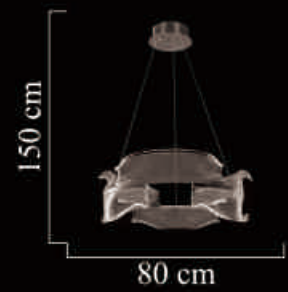

2405-8

Size: 100cm\*150cm

LED 80W

2405-6

Size:50cm\*200cm

LED 60W

2405-20

Size:70cm\*350cm

LED 200W

2385-600P

Size:60cm\*25cm

LED 62W

2385-600S

Size:60cm\*150cm

LED 60W

2385-800+500

Size:80cm\*150cm

LED 150W

2385-1000\*350

Size:100cm\*150cm

LED 95W

2390-950\*530

Size:95cm\*150cm

LED 66W