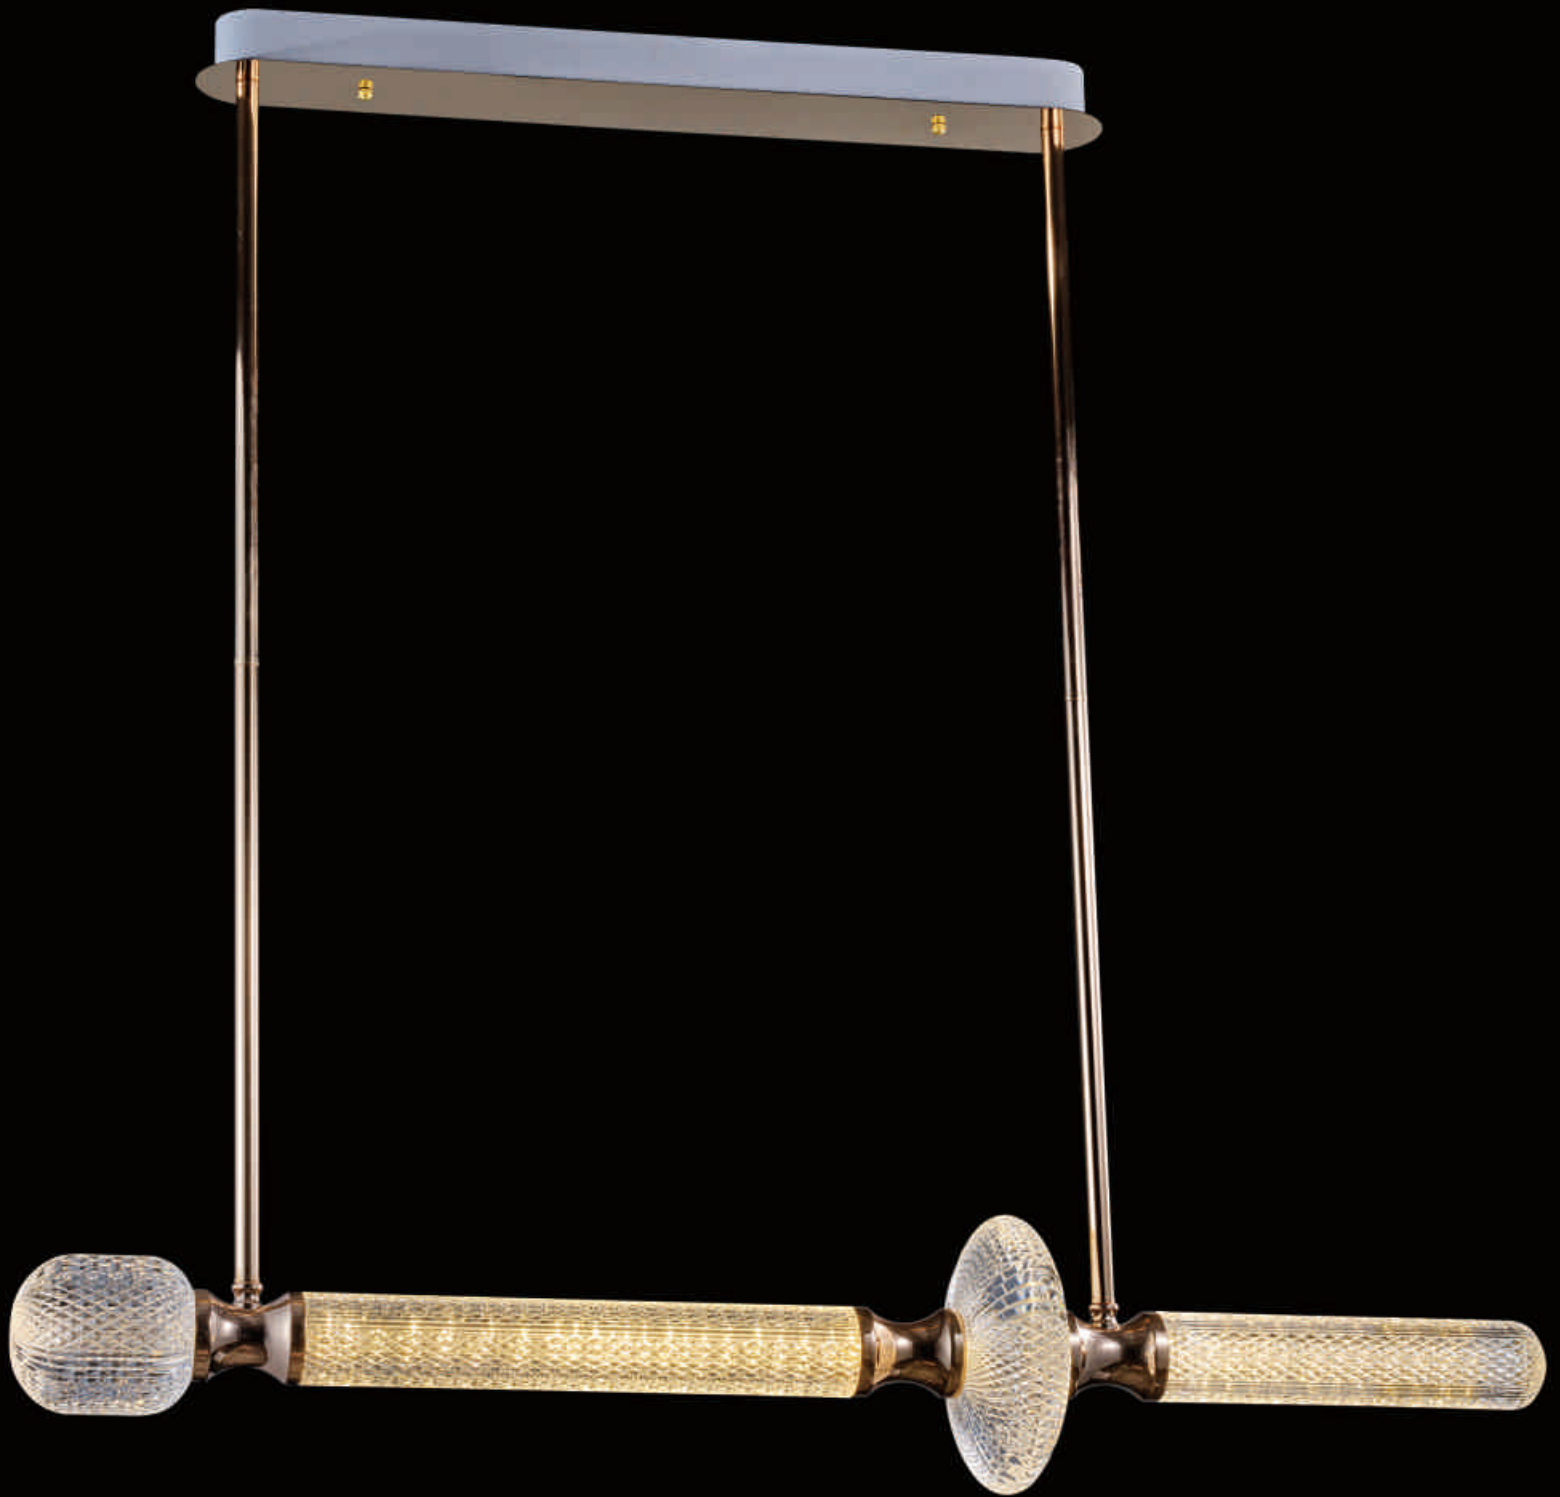

18 cm

2610-1

Size: 18cm\*146cm

LED 50W

146 cm

18 cm

2620-1

Size: 18cm\*155cm

LED 50W

155cm

18 cm

2640-2W

Size: 10cm\*44cm

LED 25W

2640-11

Size: 110cm\*150cm

LED 115W

2630-1Y

Size:84cm\*200cm

LED 60W

2625-1Y

Size: 100cm\*200cm

LED 60W

2455-1W Gold  
Size:11cm\*11cm  
LED 7W

2455-1 Gold  
Size:11cm\*150cm  
LED 7W

2455-1W Platin  
Size:11cm\*11cm  
LED 7W

2455-1 Platin  
Size:11cm\*150cm  
LED 7W

2455-1W White  
Size:11cm\*11cm  
LED 7W

2455-1 White  
Size:11cm\*150cm  
LED 7W