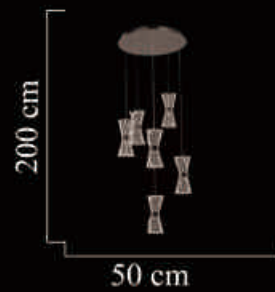

2405-8

Size: 100cm\*150cm

LED 80W

2405-6

Size:50cm\*200cm

LED 60W

2405-20

Size:70cm\*350cm