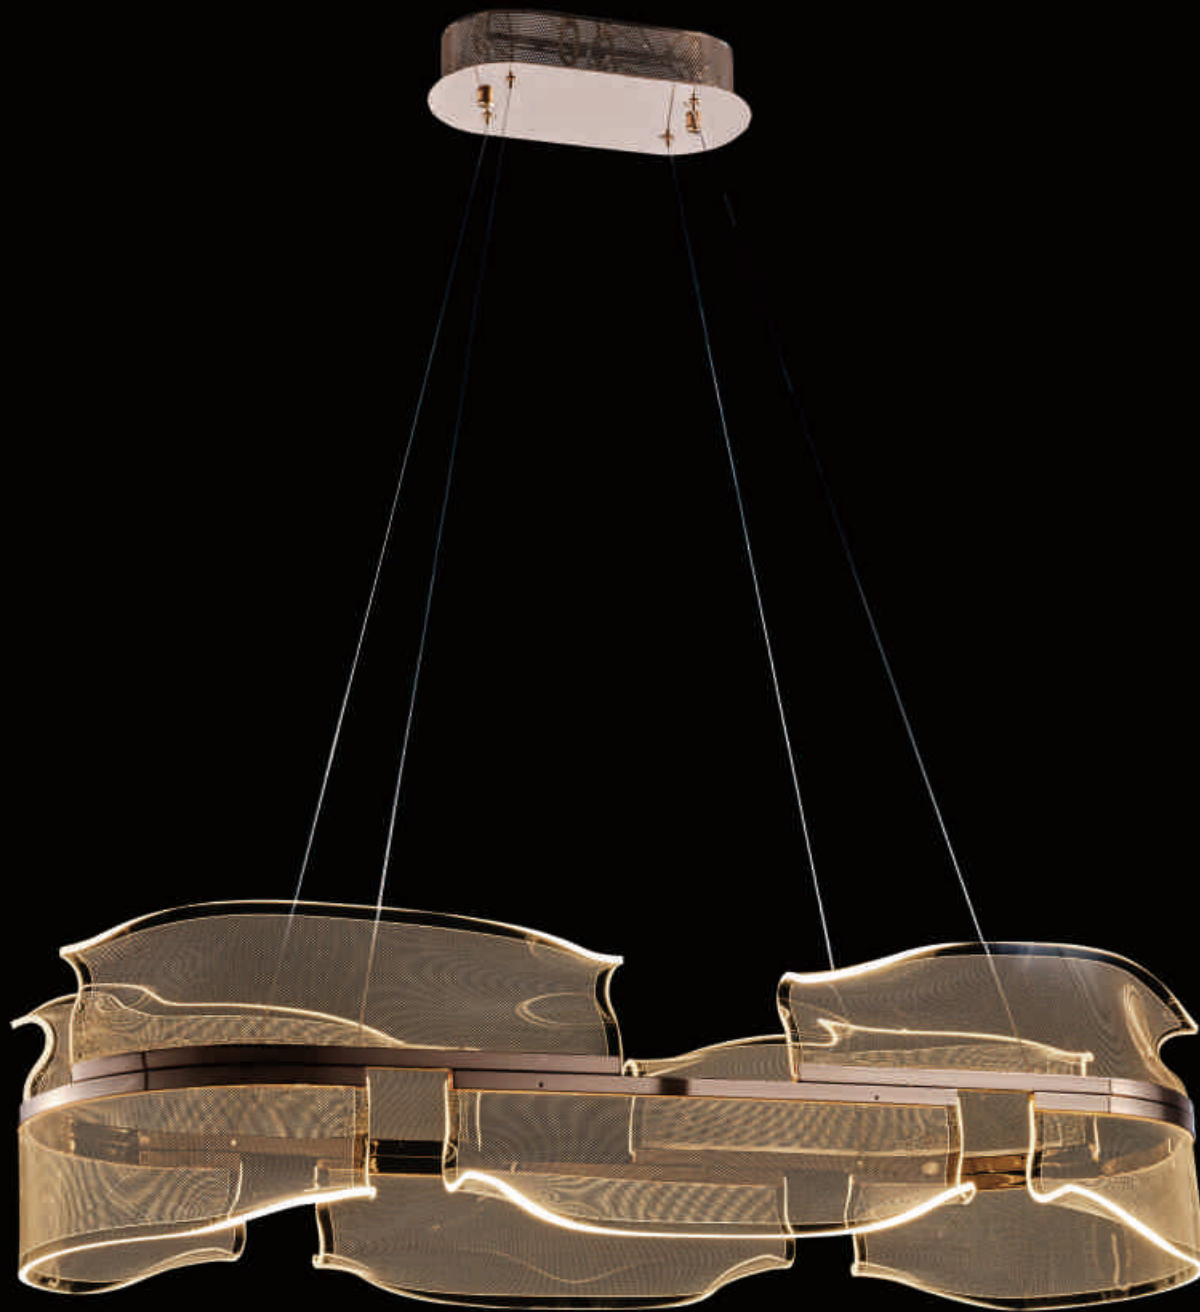

LED 200W

2385-600P

Size:60cm\*25cm

LED 62W

2385-600S

Size:60cm\*150cm

LED 60W

2385-800+500

Size:80cm\*150cm

LED 150W

2385-1000\*350

Size:100cm\*150cm

LED 95W

2390-950\*530

Size:95cm\*150cm

LED 66W