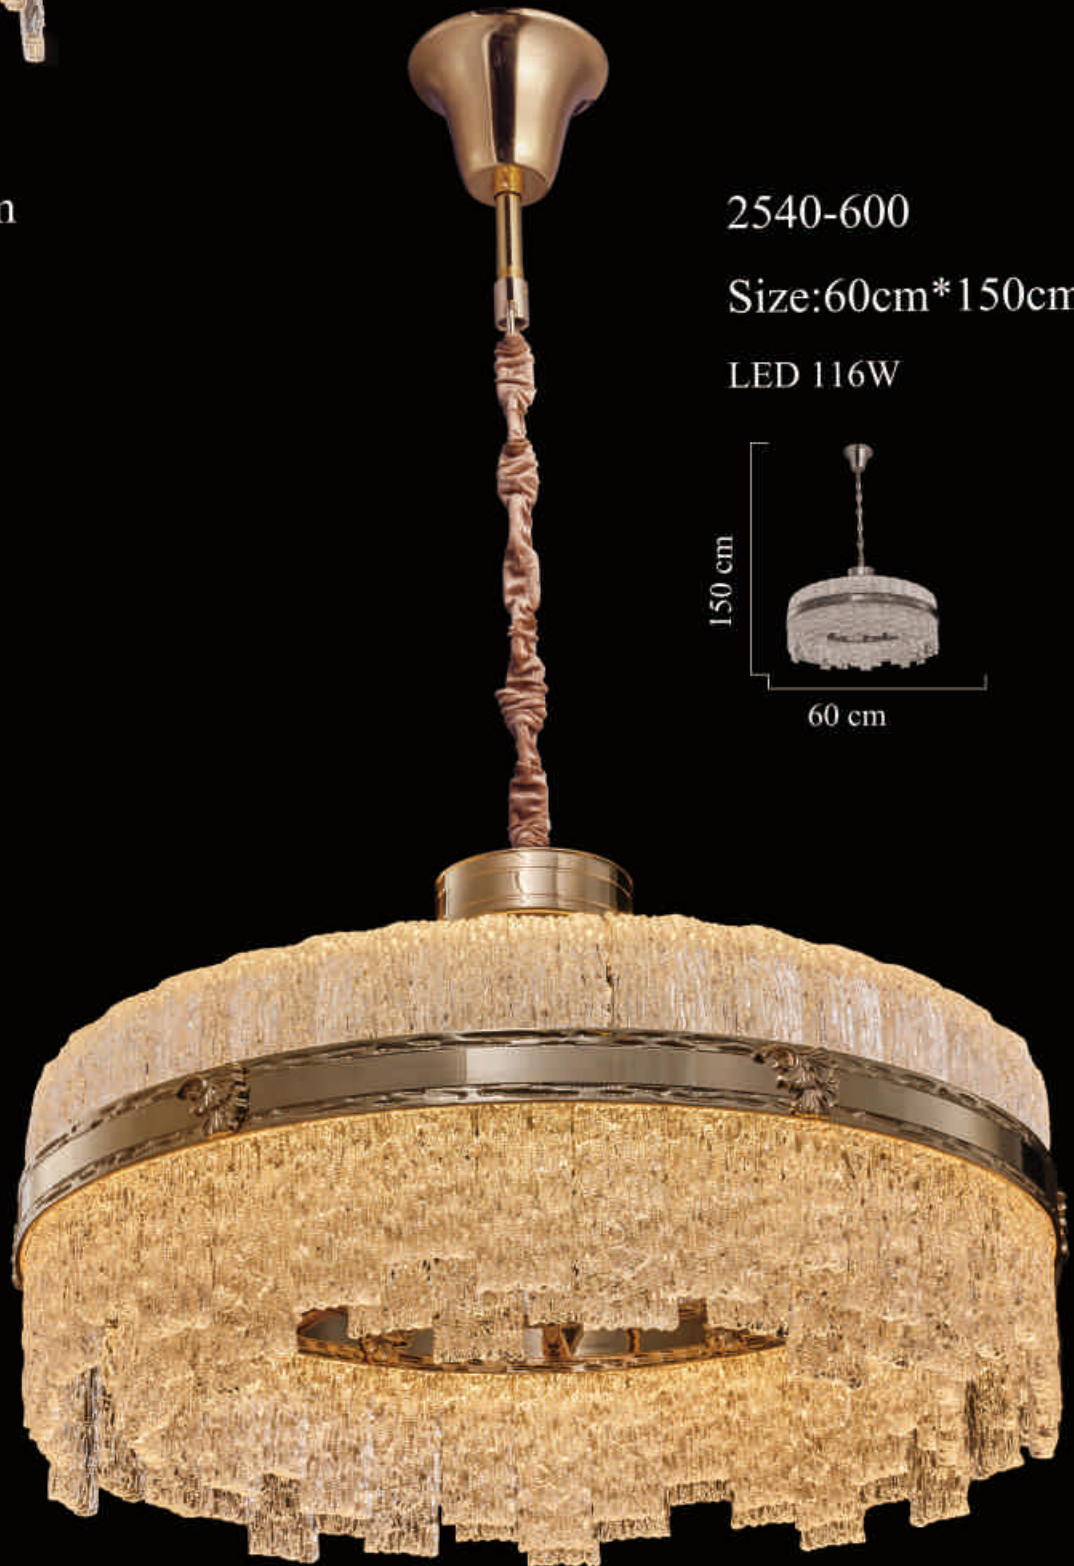

E14/14\*40W(max)

2320-57

Size: 100cm\*240cm

E14/57\*40W(max)

2535-740+614

Size:74cm\*200cm

LED 168W

2535-2W  
Size: 12cm\*62cm  
LED 24W

2535-1185\*340  
Size: 118cm\*200cm  
LED 120W

2540-1W

Size:32cm\*27cm

LED 32W

2540-600

Size:60cm\*150cm

LED 116W

2540-800+500

Size:80cm\*150cm

LED 254W

2540-980\*330

Size:98cm\*150cm

LED 150W

2500-1050\*300

Size: 105cm\*150cm

E14/14\*40W(max)