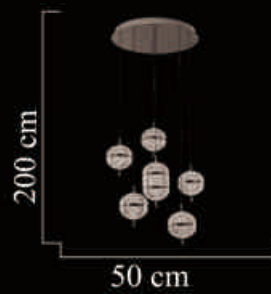

2655-6

Size: 50cm*200cm

LED 72W