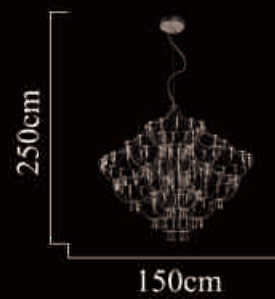

Size:12cm\*35cm

LED 5W

2215-20

Size: 75cm\*300cm

LED 140W

2510-1500 Gold

Size: 150cm\*250cm

LED 160W

2510-1500 Chrome

Size:150cm\*250cm

LED 160W

2510-1200 Gold

Size: 120cm\*200cm

LED 109W

2510-1200 Chrome

Size:120cm\*200cm