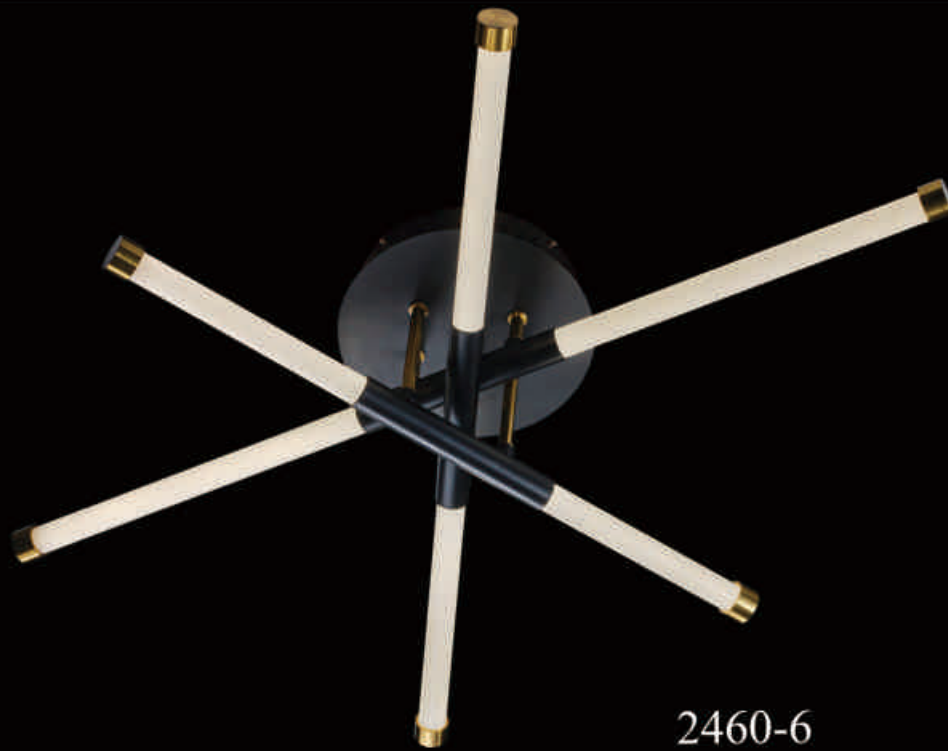

LED 200W

2670-12

Size:80cm\*200cm

LED 96W

2600-10Y

Size:90cm\*200cm

LED 80W

2600-5

Size:40cm\*150cm

LED 50W

2600-10

Size:60cm\*200cm

LED 80W

2460-10

Size: 100cm\*23cm

LED 70W