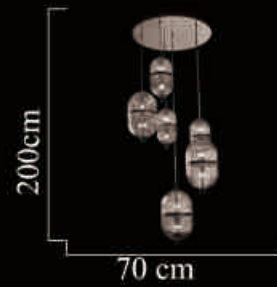

2760-6

Size:70cm*200cm

G9/24*40W(max)