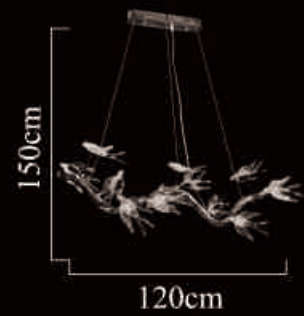

2530-1200*400

Size:120cm*150cm

LED 96W