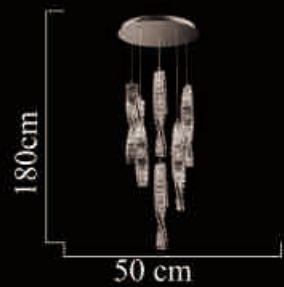

LED 164W

2250-1000\*400

Size: 100cm\*120cm

LED 56W

2250-4+1

Size: 125cm\*150cm

LED 130W

2250-5+1  
Size:50cm\*180cm  
LED 144W