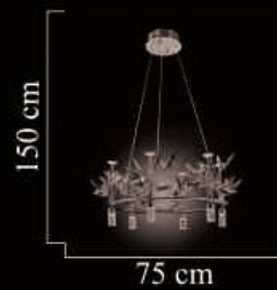

2390-750

Size:75cm*150cm

LED 66W