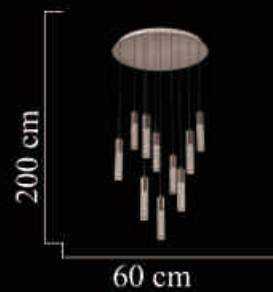

Size:40cm\*150cm

LED 50W

2600-10

Size:60cm\*200cm

LED 80W

2460-10

Size: 100cm\*23cm

LED 70W