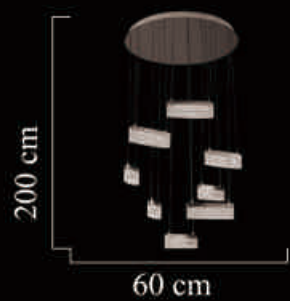

2590-8

Size:60cm*200cm

LED 72W