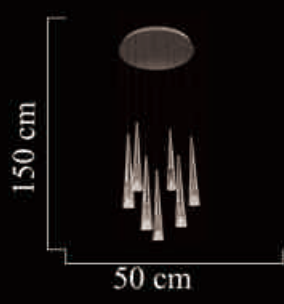

2645-7Y Gold

Size:90cm\*200cm

LED 49W

2645-7Y Platin

Size:90cm\*200cm

LED 49W

2645-7 Platin  
Size:50cm\*150cm  
LED 49W

2645-7 Gold  
Size:50cm\*150cm  
LED 49W