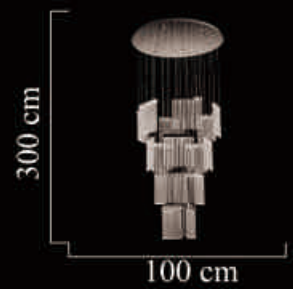

Size: 114cm\*150cm

LED 80W

2255-1000

Size: 100cm\*300cm

LED 246W

2235-780+480

Size:78cm\*150cm

LED 100W