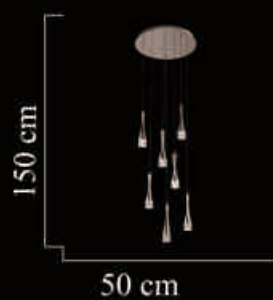

Size:40cm\*150cm

LED 30W

2650-7

Size:50cm\*150cm

LED 42W

2650-7Y

Size:90cm\*200cm

LED 42W