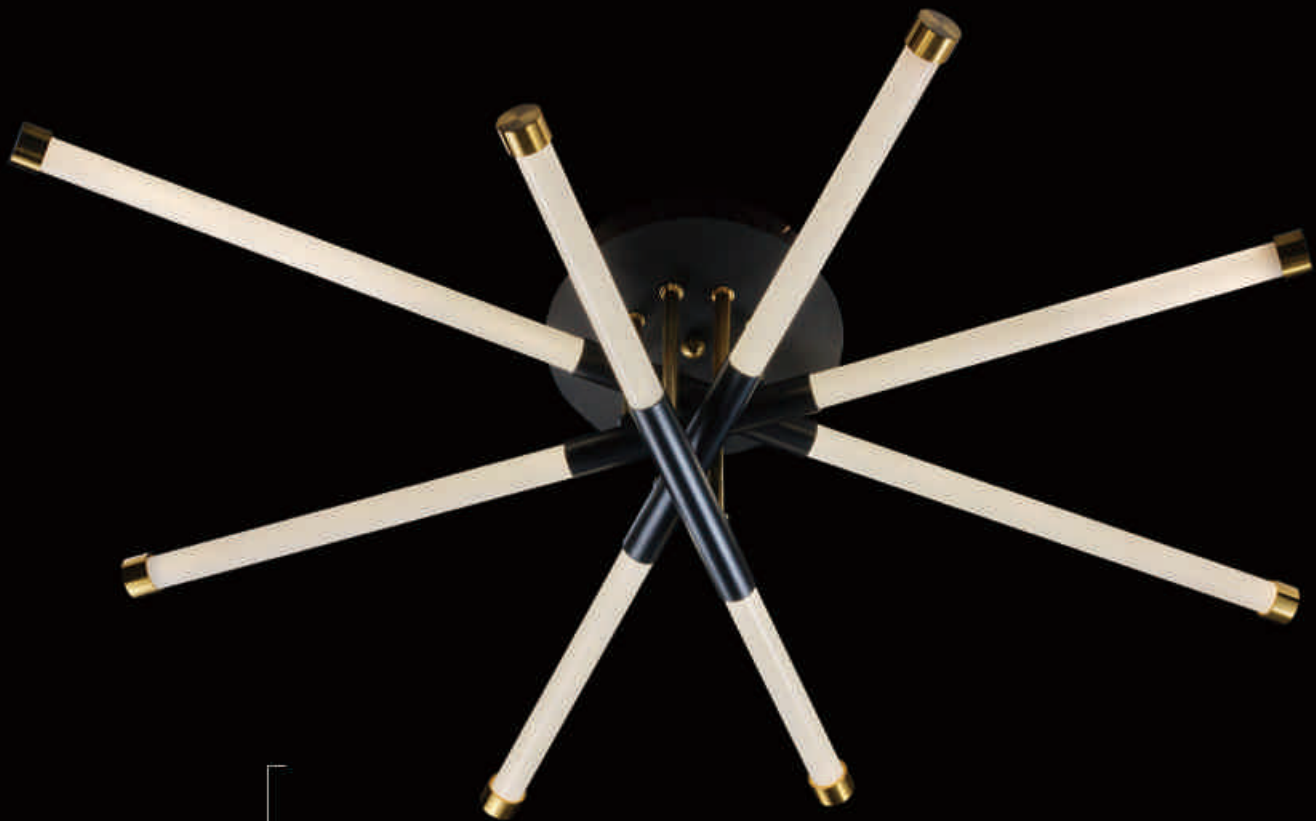

2460-8

Size:80cm*20cm

LED 60W