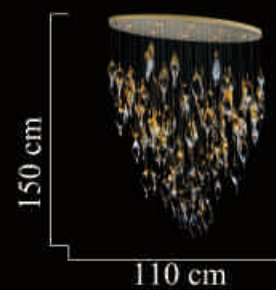

2750-1100*350

Size:110cm*150cm

LED 40W