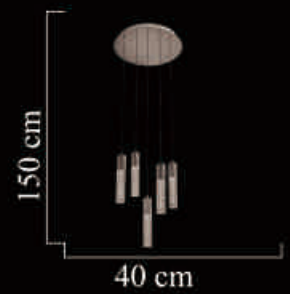

LED 200W

2670-12

Size:80cm\*200cm

LED 96W

2600-10Y

Size:90cm\*200cm

LED 80W

2600-5

Size:40cm\*150cm

LED 50W

2600-10

Size:60cm\*200cm

LED 80W

2460-10

Size: 100cm\*23cm

LED 70W