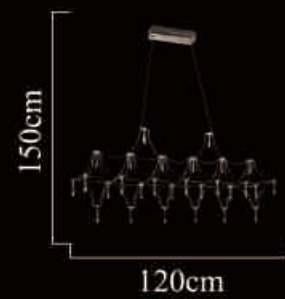

2510-1200*250 Gold

Size:120cm*150cm

LED 38W