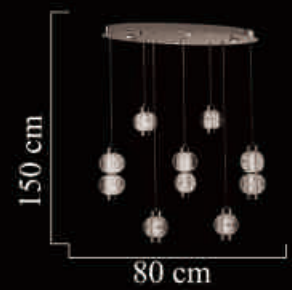

E14/12\*40W(max)

2400-1020\*500

Size:102cm\*150cm

LED 182W

2400-600

Size:60cm\*150cm

LED 126W

2400-800+500

Size:80cm\*200cm

LED 273W

2400-3W  
Size:43cm\*18cm  
LED 21W

2400-6P  
Size:70cm\*34cm  
LED 42W

2400-1150

Size: 115cm\*200cm

LED 830W

2440-10  
Size:60cm\*200cm  
LED 90W

2440-20  
Size:70cm\*350cm  
LED 165W

2440-7

Size:80cm\*150cm

LED 62W

2445-7Y

Size:80cm\*150cm

LED 62W

2445-7

Size:55cm\*200cm

LED 72W

2445-18

Size:80cm\*300cm

LED 168W

2210-3W

Size:14cm\*23cm

LED 15W