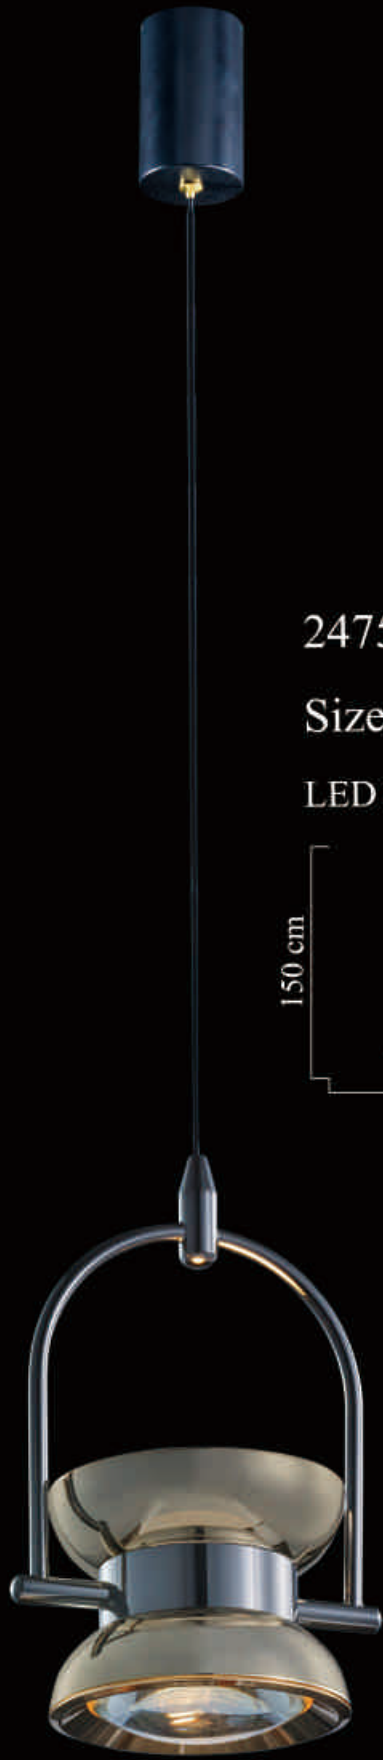

2780-35

Size:80cm\*150cm

G4/35\*20W(max)

2780-24

Size: 110cm\*150cm

G4/24\*20W(max)

2780-58

Size:80cm\*235cm

G4/58\*20W(max)

2475-1 Gold  
Size: 15cm\*150cm  
LED 20W

2475-1 Platin  
Size: 15cm\*150cm  
LED 20W

2470-1 Blue  
 Size:23cm\*150cm  
 LED 20W

2470-1 White  
 Size:23cm\*150cm  
 LED 20W

2470-1 Coffee  
 Size:23cm\*150cm  
 LED 20W