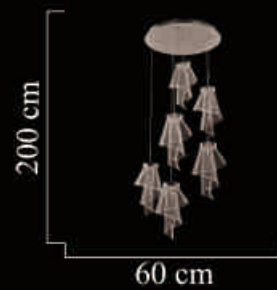

2395-6

Size:60cm*200cm

LED 48W