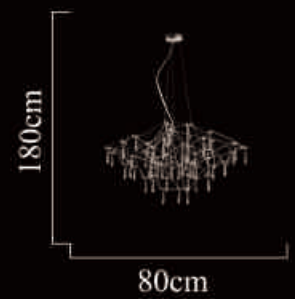

LED 109W

2510-800 Gold

Size:80cm\*100cm

LED 64W

2510-800 Chrome

Size:80cm\*180cm

LED 64W

2510-1200\*250 Gold