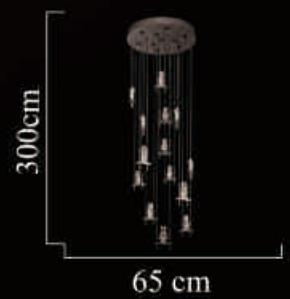

Size:110cm\*150cm

LED 40W

2550-14

Size:65cm\*300cm

LED 102W

2760-1

Size:25cm\*150cm

G9/4\*40W(max)