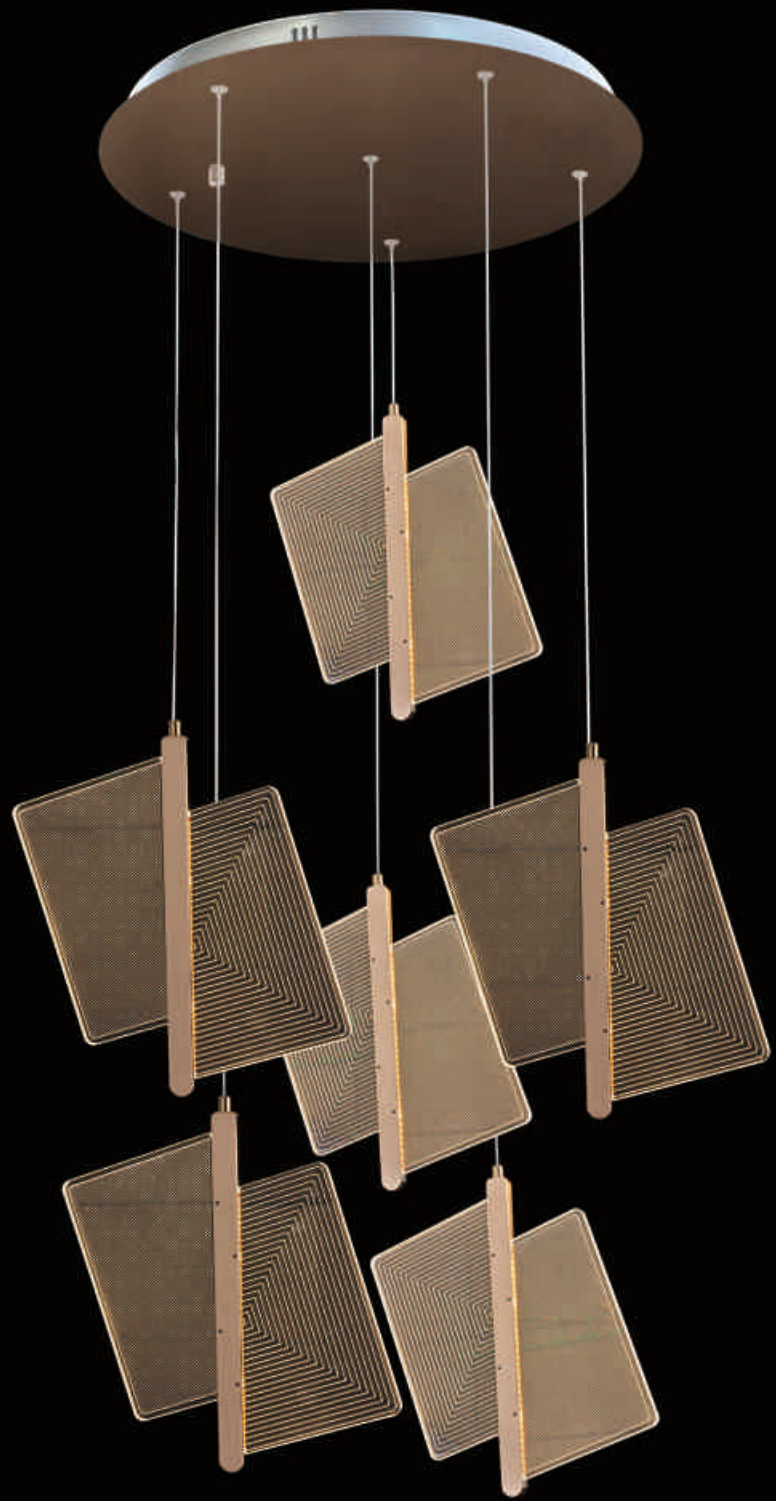

Size:60cm\*150cm

LED 62W

2485-800+600+400

Size:80cm\*200cm

LED 112W

2375-6

Size: 50cm\*200cm

LED 90W

2375-15  
Size: 70cm\*350cm  
LED 288W

2375-4

Size:80cm\*150cm

LED 84W

2425-6Y

Size:80cm\*150cm

LED 48W

2425-4

Size:40cm\*150cm

LED 32W

2425-6

Size:50cm\*180cm

LED 48W

2425-18

Size:80cm\*350cm

LED 144W

350 cm

80 cm

2370-500

Size:50cm\*150cm

LED 38W

2370-900\*600

Size:90cm\*150cm

LED 79W