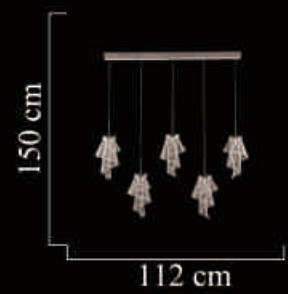

350 cm

80 cm

2370-500

Size:50cm\*150cm

LED 38W

2370-900\*600

Size:90cm\*150cm

LED 79W

2370-1000\*300

Size: 100cm\*150cm

LED 54W

2395-5

Size:112cm\*150cm

LED 40W

2395-6

Size:60cm\*200cm

LED 48W

2395-20

Size:80cm\*250cm

LED 160W

2260-2W

Size:22cm\*23cm

E14/2\*40W(max)

2260-21