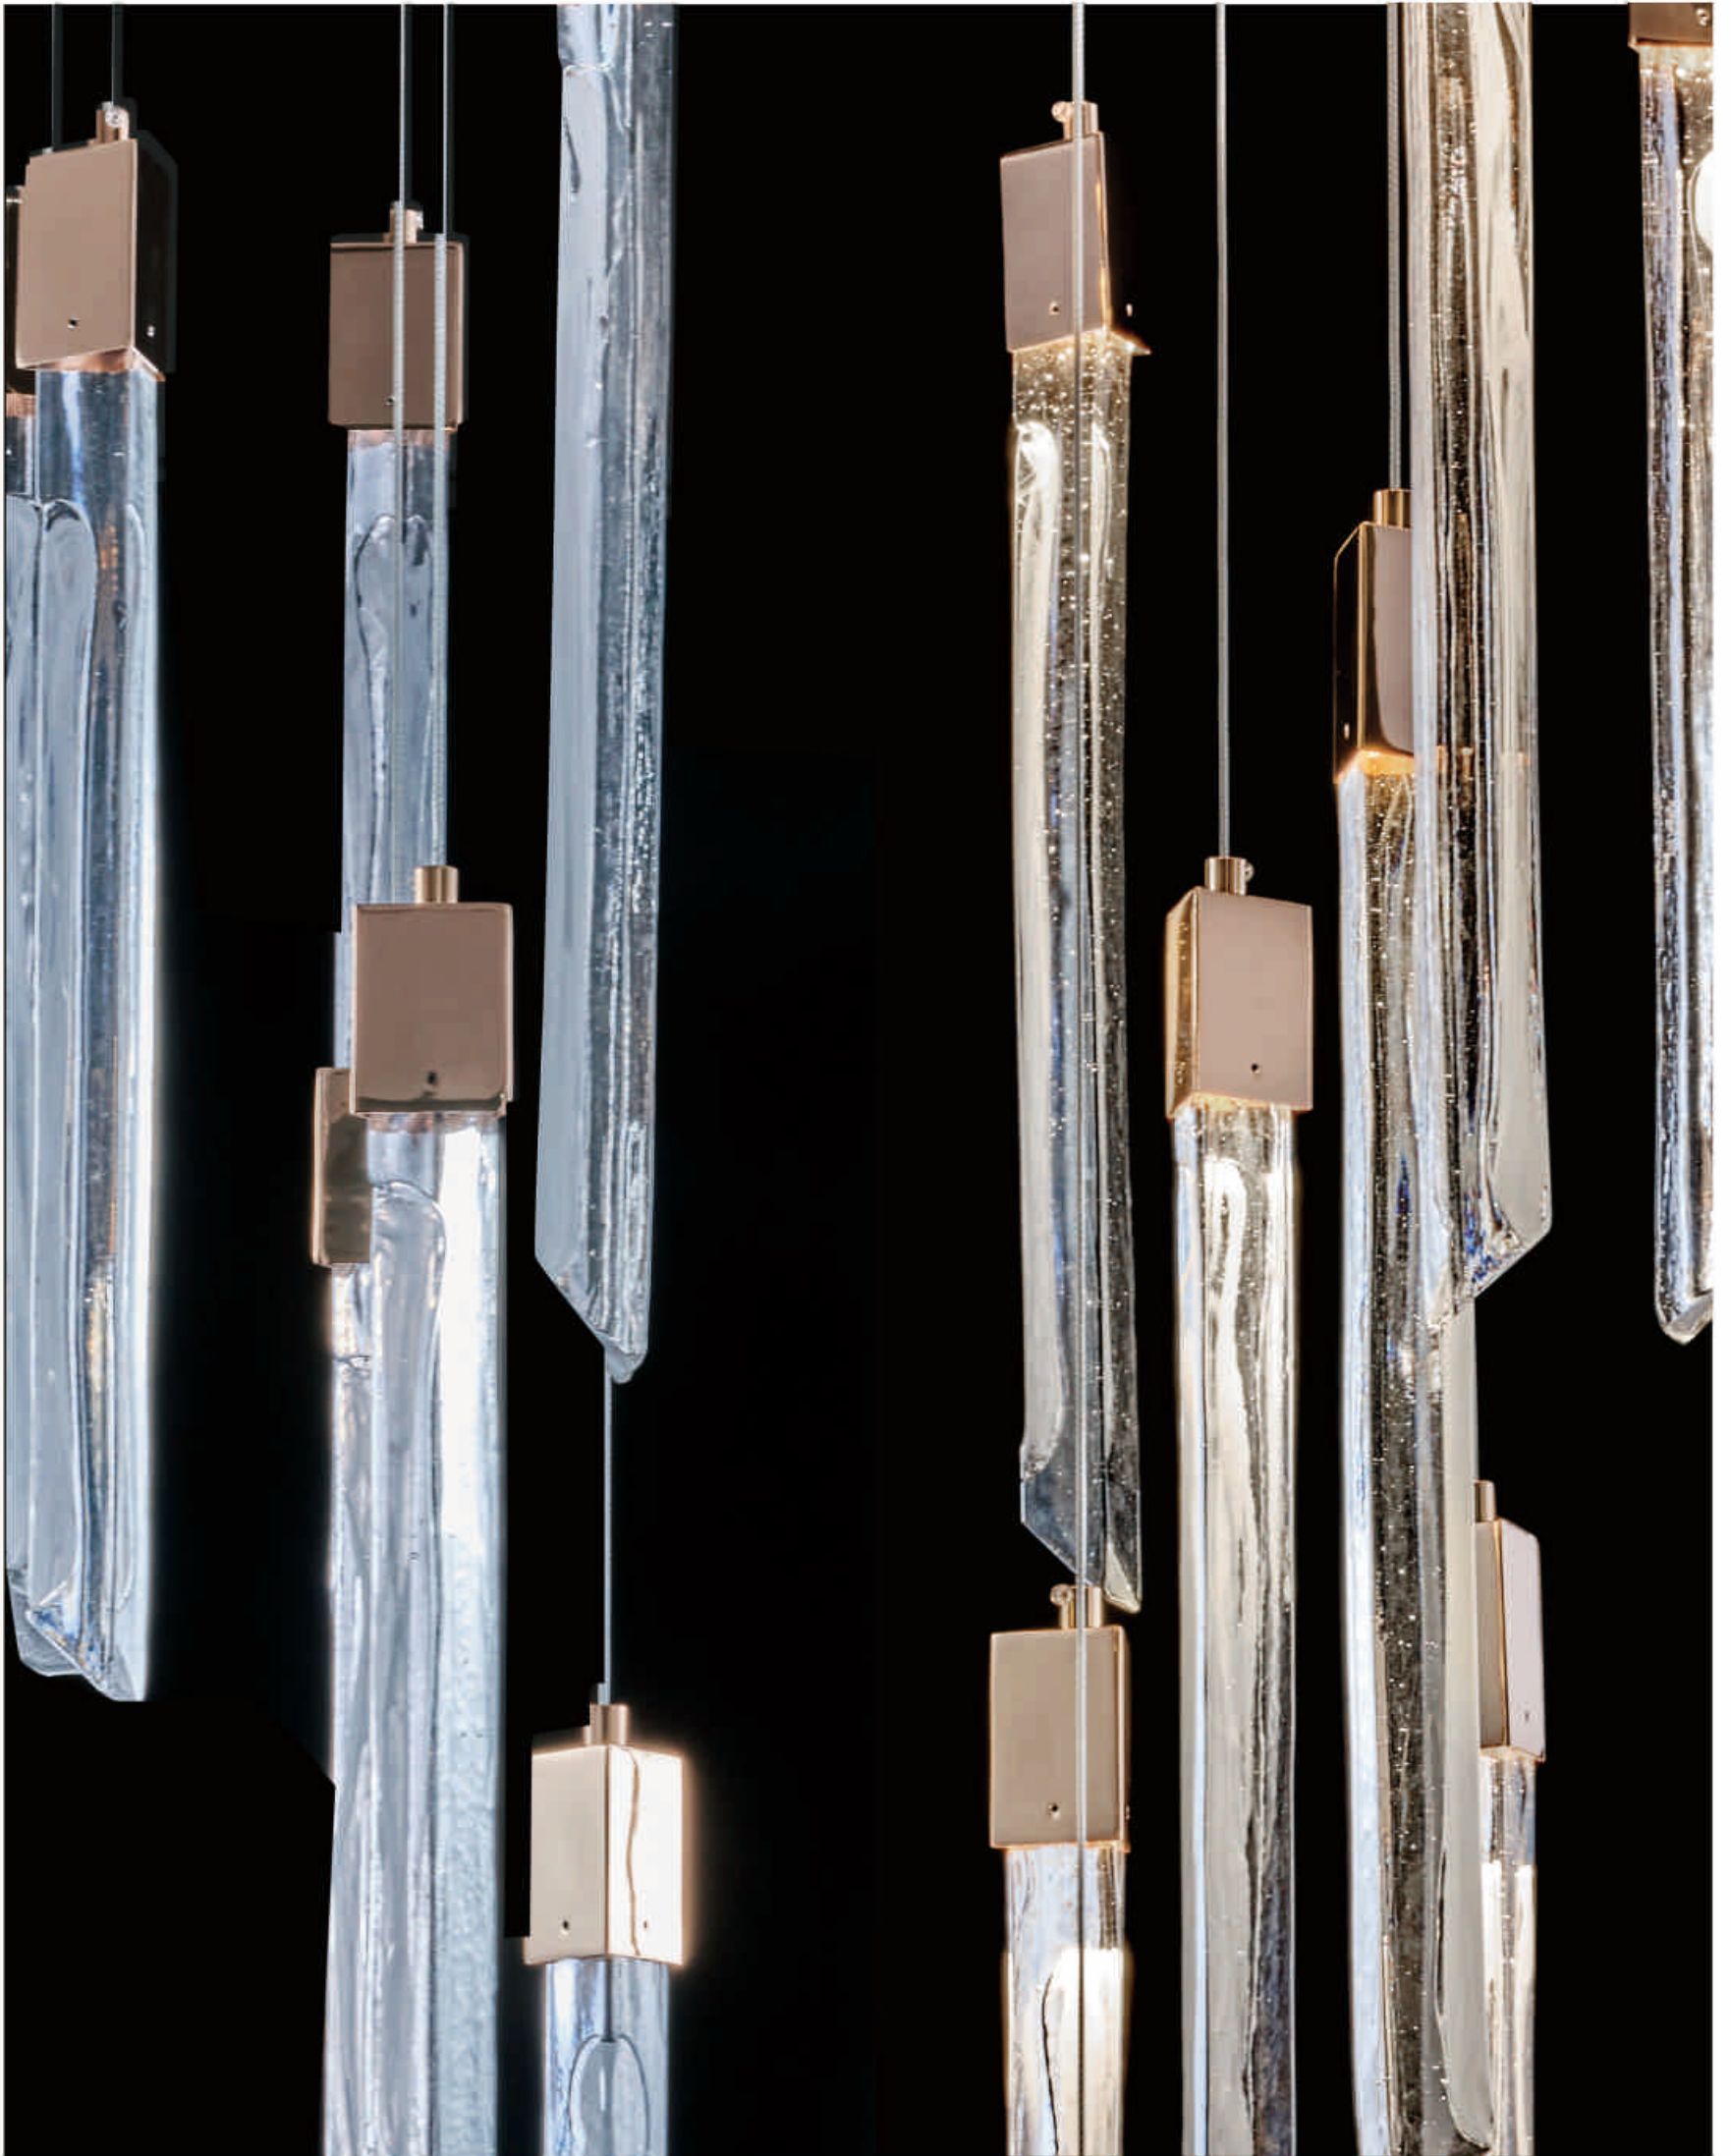

2390-750

Size:75cm\*150cm

LED 66W

2390-800+550

Size:80cm\*150cm

LED 99W

2435-10Y  
Size:80cm\*200cm  
LED 85W

2435-10  
Size:60cm\*200cm  
LED 90W