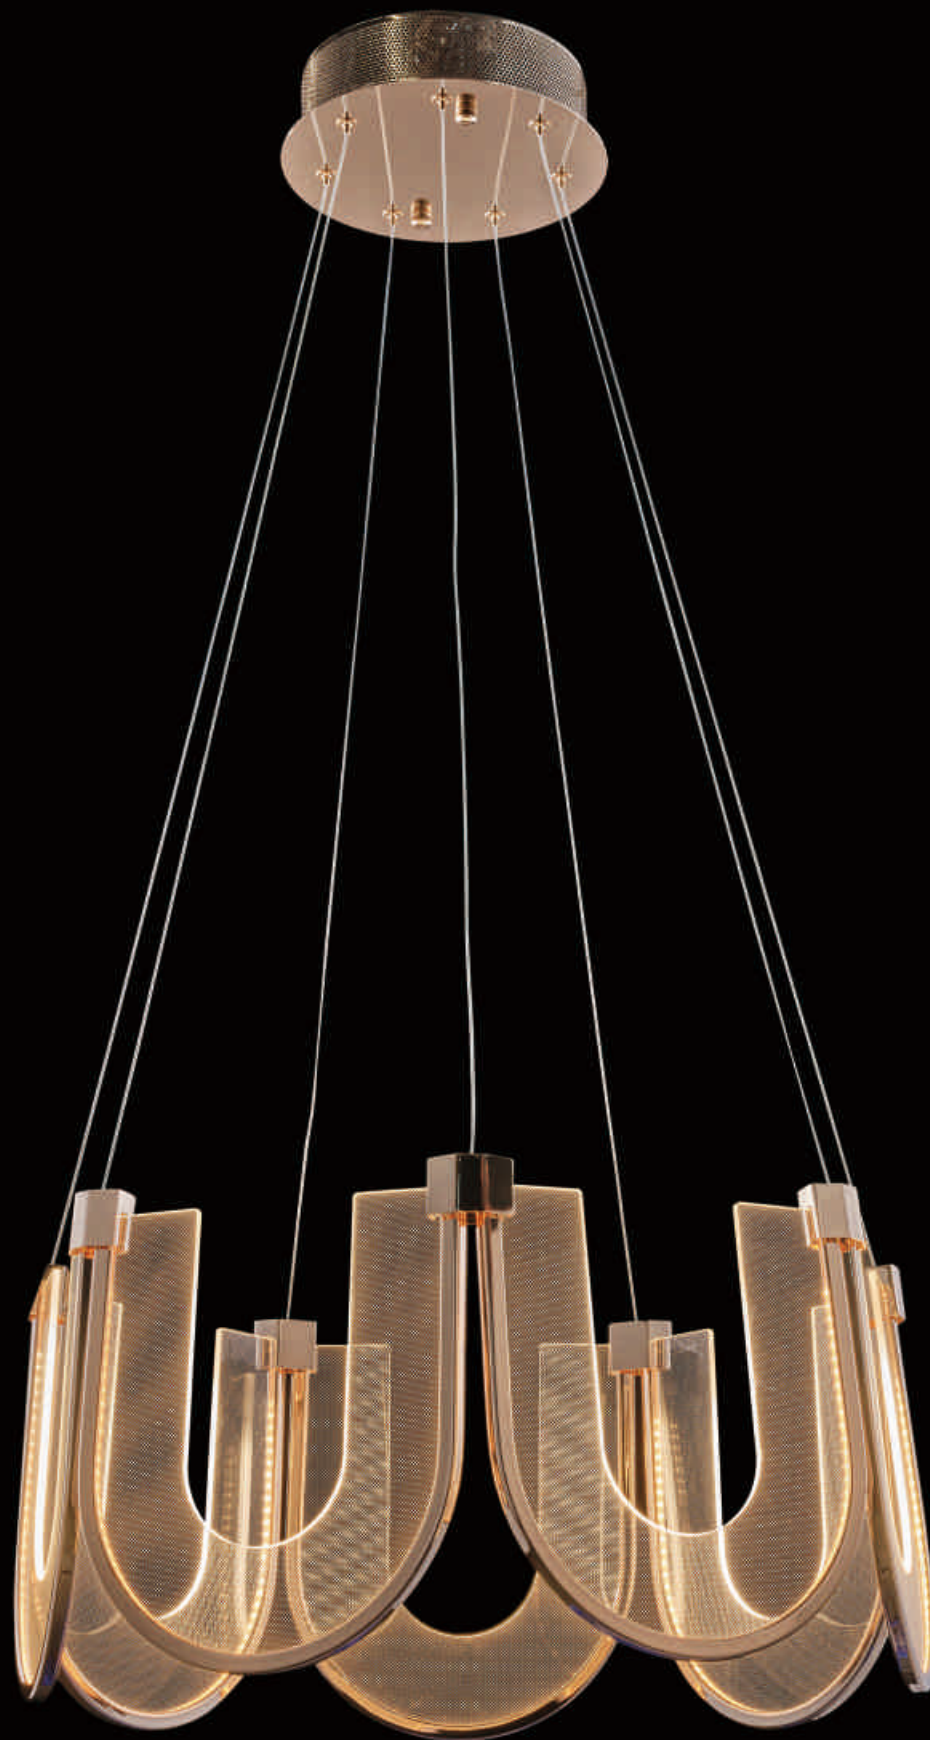

Size: 110cm\*150cm

LED 84W

2415-1  
Size: 26cm\*150cm  
LED 24W

2415-4  
Size: 50cm\*150cm  
LED 96W

2415-6

Size:60cm\*200cm

LED 144W

2415-5

Size: 138cm\*150cm

LED 120W

2415-20

Size: 100cm\*350cm

LED 480W

2380-600

Size:60cm\*150cm

LED 106W

2380-900\*80

Size:90cm\*150cm

LED 48W

2230-150\*250W  
Size:15cm\*25cm  
E14/3\*40W(max)

2230-600  
Size:60cm\*80cm  
E14/12\*40W(max)

2230-800+500

Size:80cm\*120cm

E14/25\*40W(max)

2230-1100\*400

Size:110cm\*100cm

E14/14\*40W(max)

2240-1100\*400

Size:110cm\*100cm

E14/14\*40W(max)

2240-2W

Size:21cm\*30cm