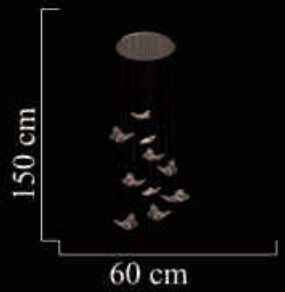

2605-10
Size:60cm*150cm
LED 60W