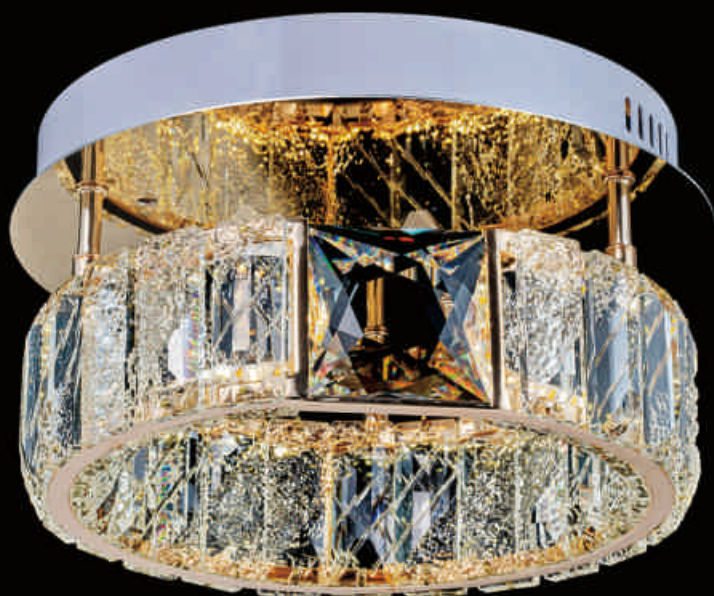

2310-10

Size:60cm\*80cm

E14/10\*40W(max)

2250-250\*150W  
Size:25cm\*15cm  
LED 8W

2250-600P  
Size:60cm\*25cm  
LED 94W

2250-300P

Size:30cm\*16cm

LED 38W