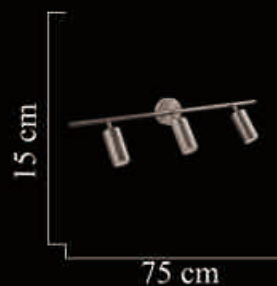

2780-35

Size:80cm\*150cm

G4/35\*20W(max)

2780-24

Size: 110cm\*150cm

G4/24\*20W(max)

2780-58

Size:80cm\*235cm

2680-2 Gold  
Size:50cm\*15cm  
G9/2\*40W(max)

2680-1 Gold  
Size:10cm\*15cm  
G9/1\*40W(max)

2680-2 Chrome  
Size:50cm\*15cm  
G9/2\*40W(max)

2680-3 Chrome  
Size:75cm\*15cm  
G9/3\*40W(max)

2680-1 Chrome  
Size:10cm\*15cm  
G9/1\*40W(max)

2680-3 Copper  
Size:75cm\*15cm  
G9/3\*40W(max)

2680-2 Copper  
Size:50cm\*15cm  
G9/2\*40W(max)

2680-1 Copper  
Size:10cm\*15cm  
G9/1\*40W(max)

2680-2 Platin

Size:50cm\*15cm

G9/2\*40W(max)

2680-1 Platin

Size:10cm\*15cm