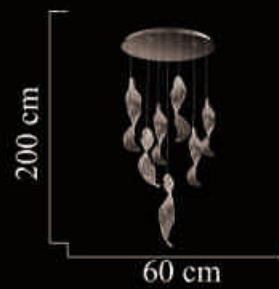

2420-7

Size:60cm*200cm

LED 84W