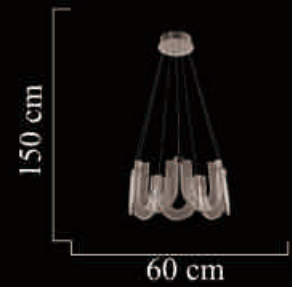

Size: 110cm\*150cm

LED 84W

2415-1  
Size: 26cm\*150cm  
LED 24W

2415-4  
Size: 50cm\*150cm  
LED 96W

2415-6

Size:60cm\*200cm

LED 144W

2415-5

Size: 138cm\*150cm

LED 120W

2415-20

Size: 100cm\*350cm

LED 480W

2380-600

Size:60cm\*150cm

LED 106W

2380-900\*80

Size:90cm\*150cm

LED 48W

2230-150\*250W  
Size:15cm\*25cm  
E14/3\*40W(max)

2230-600  
Size:60cm\*80cm  
E14/12\*40W(max)

2230-800+500

Size:80cm\*120cm

E14/25\*40W(max)

2230-1100\*400

Size:110cm\*100cm

E14/14\*40W(max)

2240-1100\*400

Size:110cm\*100cm

E14/14\*40W(max)

2240-2W

Size:21cm\*30cm