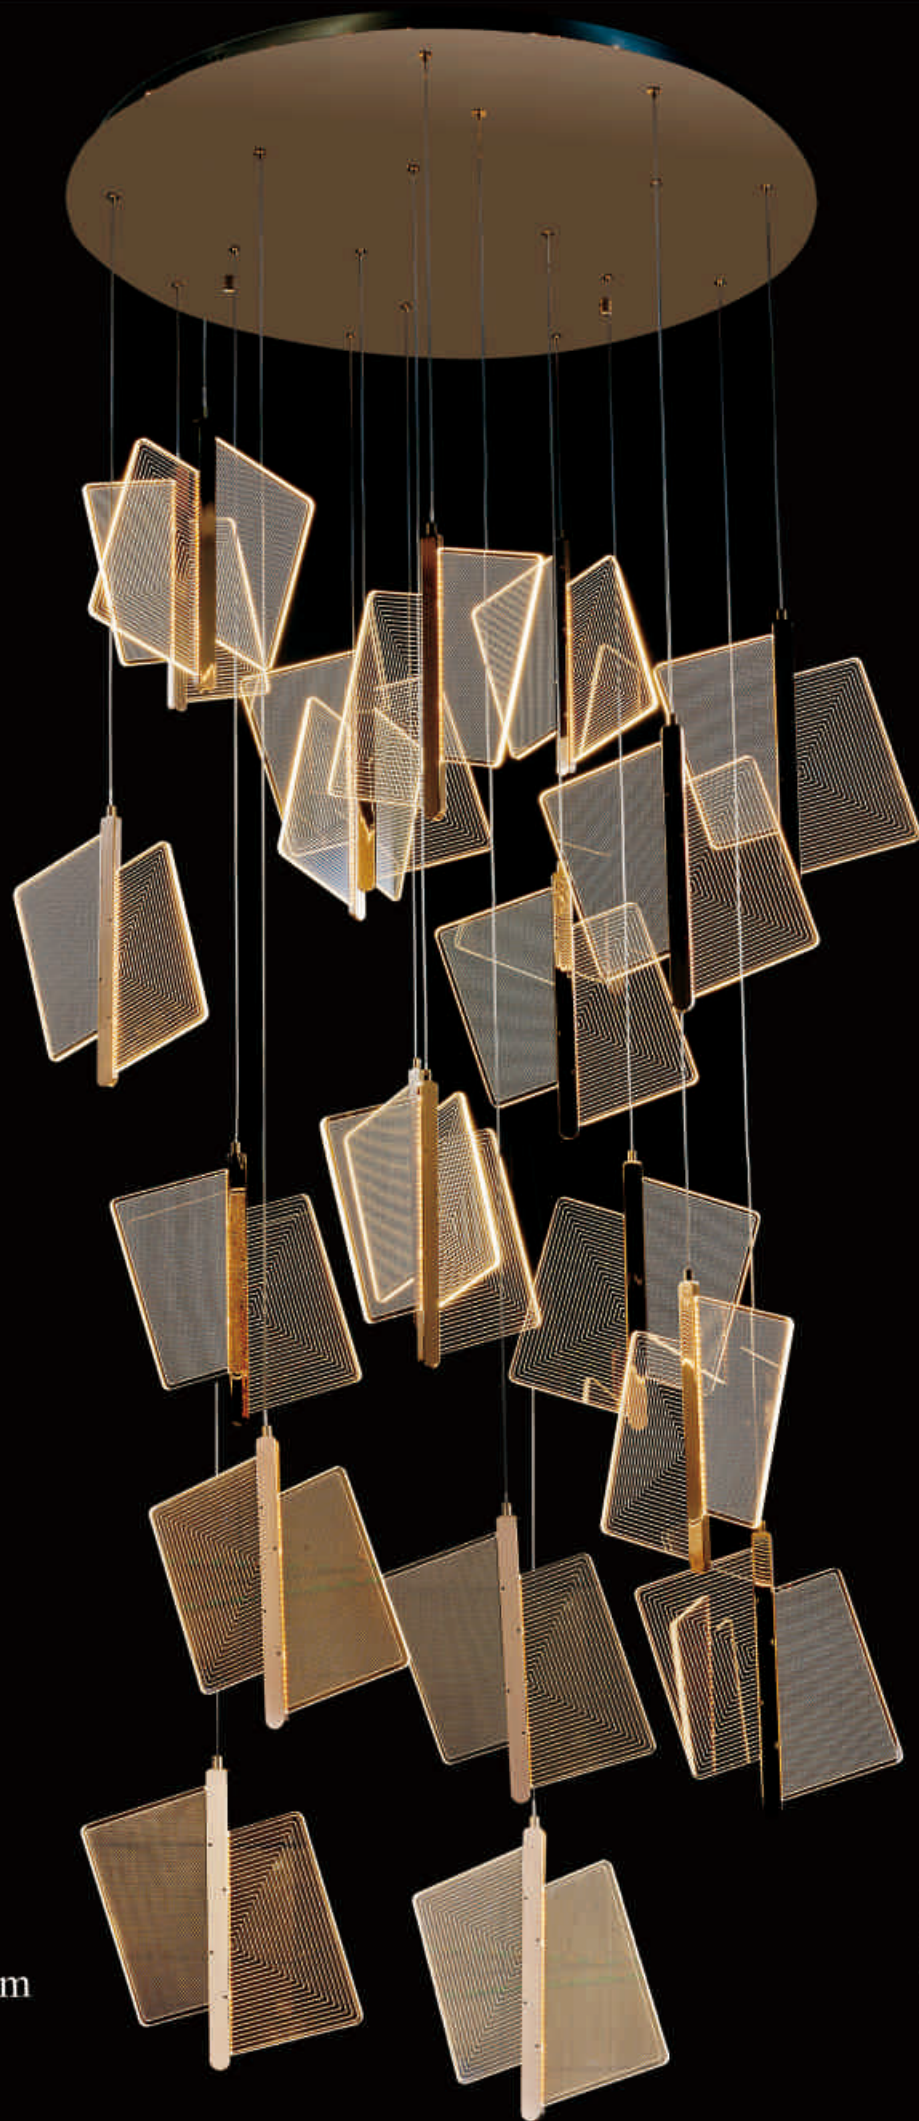

2375-15  
Size: 70cm\*350cm  
LED 288W

2375-4

Size:80cm\*150cm

LED 84W

2425-6Y

Size:80cm\*150cm

LED 48W

2425-4

Size:40cm\*150cm

LED 32W

2425-6

Size:50cm\*180cm

LED 48W

2425-18

Size:80cm\*350cm

LED 144W

350 cm

80 cm

2370-500

Size:50cm\*150cm

LED 38W

2370-900\*600

Size:90cm\*150cm

LED 79W