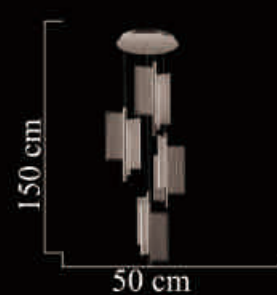

Size: 110cm\*150cm

LED 84W

2415-1  
Size: 26cm\*150cm  
LED 24W

2415-4  
Size: 50cm\*150cm  
LED 96W

2415-6

Size:60cm\*200cm

LED 144W

2415-5