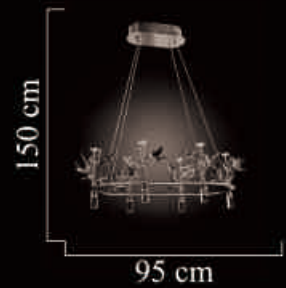

Size:80cm\*150cm

LED 150W

2385-1000\*350

Size:100cm\*150cm

LED 95W

2390-950\*530

Size:95cm\*150cm

LED 66W