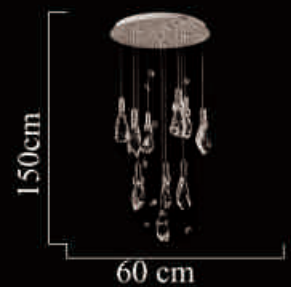

2300-10
Size:60cm*150cm
LED 75W