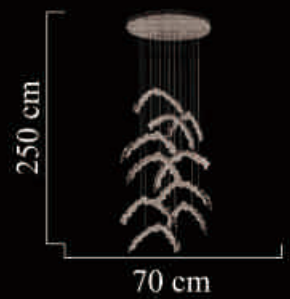

Size:65cm\*28cm

LED 80W

2205-12Y

Size: 100cm\*200cm

LED 62W

2205-12

Size:60cm\*200cm

LED 75W

2205-23

Size:80cm\*300cm

LED 160W

2490-10

Size:70cm\*250cm

LED 132W

2490-8

Size: 120cm\*200cm