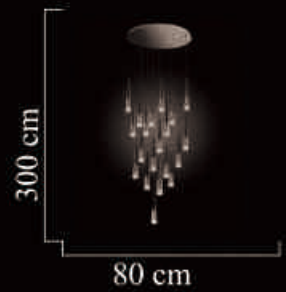

2455-1W Orange  
Size:11cm\*11cm  
LED 7W

2455-1 Orange  
Size:11cm\*150cm  
LED 7W

2645-20 Gold

Size:80cm\*300cm

LED 140W

2645-20 Platin

Size:80cm\*300cm

LED 140W