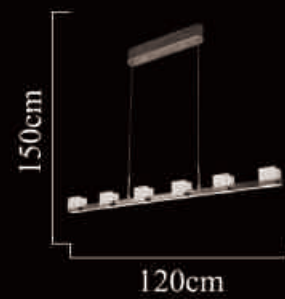

2585-20 Gold  
Size:80cm\*300cm  
LED 340W

2585-20 Platin  
Size:80cm\*300cm  
LED 340W

2515-8

Size: 100cm\*150cm

LED 80W

2515-6Y

Size: 120cm\*150cm

LED 60W