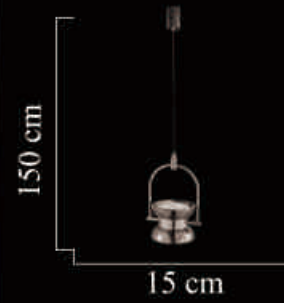

2780-35

Size:80cm\*150cm

G4/35\*20W(max)

2780-24

Size: 110cm\*150cm

G4/24\*20W(max)

2780-58

Size:80cm\*235cm

G4/58\*20W(max)

2475-1 Gold  
Size: 15cm\*150cm  
LED 20W

2475-1 Platin  
Size: 15cm\*150cm  
LED 20W

2470-1 Blue  
 Size:23cm\*150cm  
 LED 20W

2470-1 White  
 Size:23cm\*150cm  
 LED 20W

2470-1 Coffee  
 Size:23cm\*150cm  
 LED 20W