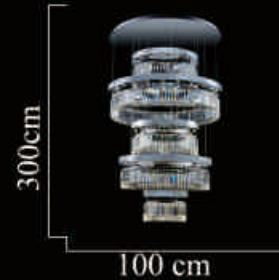

2210-70

Size: 100cm*300cm

LED 350W