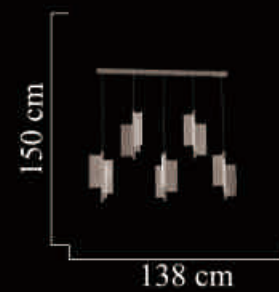

2415-5

Size: 138cm*150cm

LED 120W