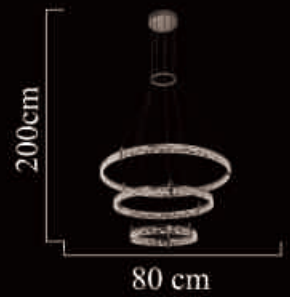

Size:60cm\*150cm

LED 62W

2485-800+600+400

Size:80cm\*200cm

LED 112W

2375-6

Size: 50cm\*200cm

LED 90W