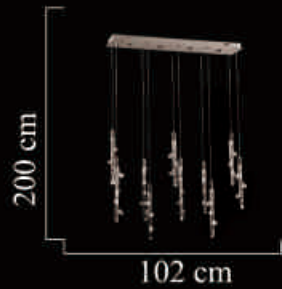

2245-13  
Size:65cm\*200cm  
LED 90W

2245-10

Size: 102cm\*200cm

LED 70W

2245-25

Size: 80cm\*300cm

LED 170W

2330-10

Size: 100cm\*150cm

G4/10\*20W(max)+LED 30W

2330-13

Size:60cm\*150cm

G4/13\*20W(max)+LED 45W

2330-31

Size:80cm\*250cm

G4/31\*20W(max)+LED 95W