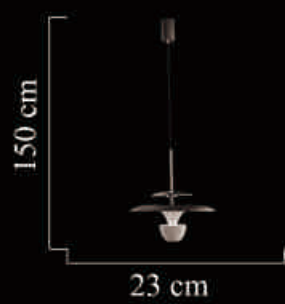

2780-35

Size:80cm\*150cm

G4/35\*20W(max)

2780-24

Size: 110cm\*150cm

G4/24\*20W(max)

2780-58

Size:80cm\*235cm

G4/58\*20W(max)

2475-1 Gold  
Size: 15cm\*150cm  
LED 20W

2475-1 Platin  
Size: 15cm\*150cm  
LED 20W

2470-1 Blue  
 Size:23cm\*150cm  
 LED 20W

2470-1 White  
 Size:23cm\*150cm  
 LED 20W

2470-1 Coffee  
 Size:23cm\*150cm  
 LED 20W