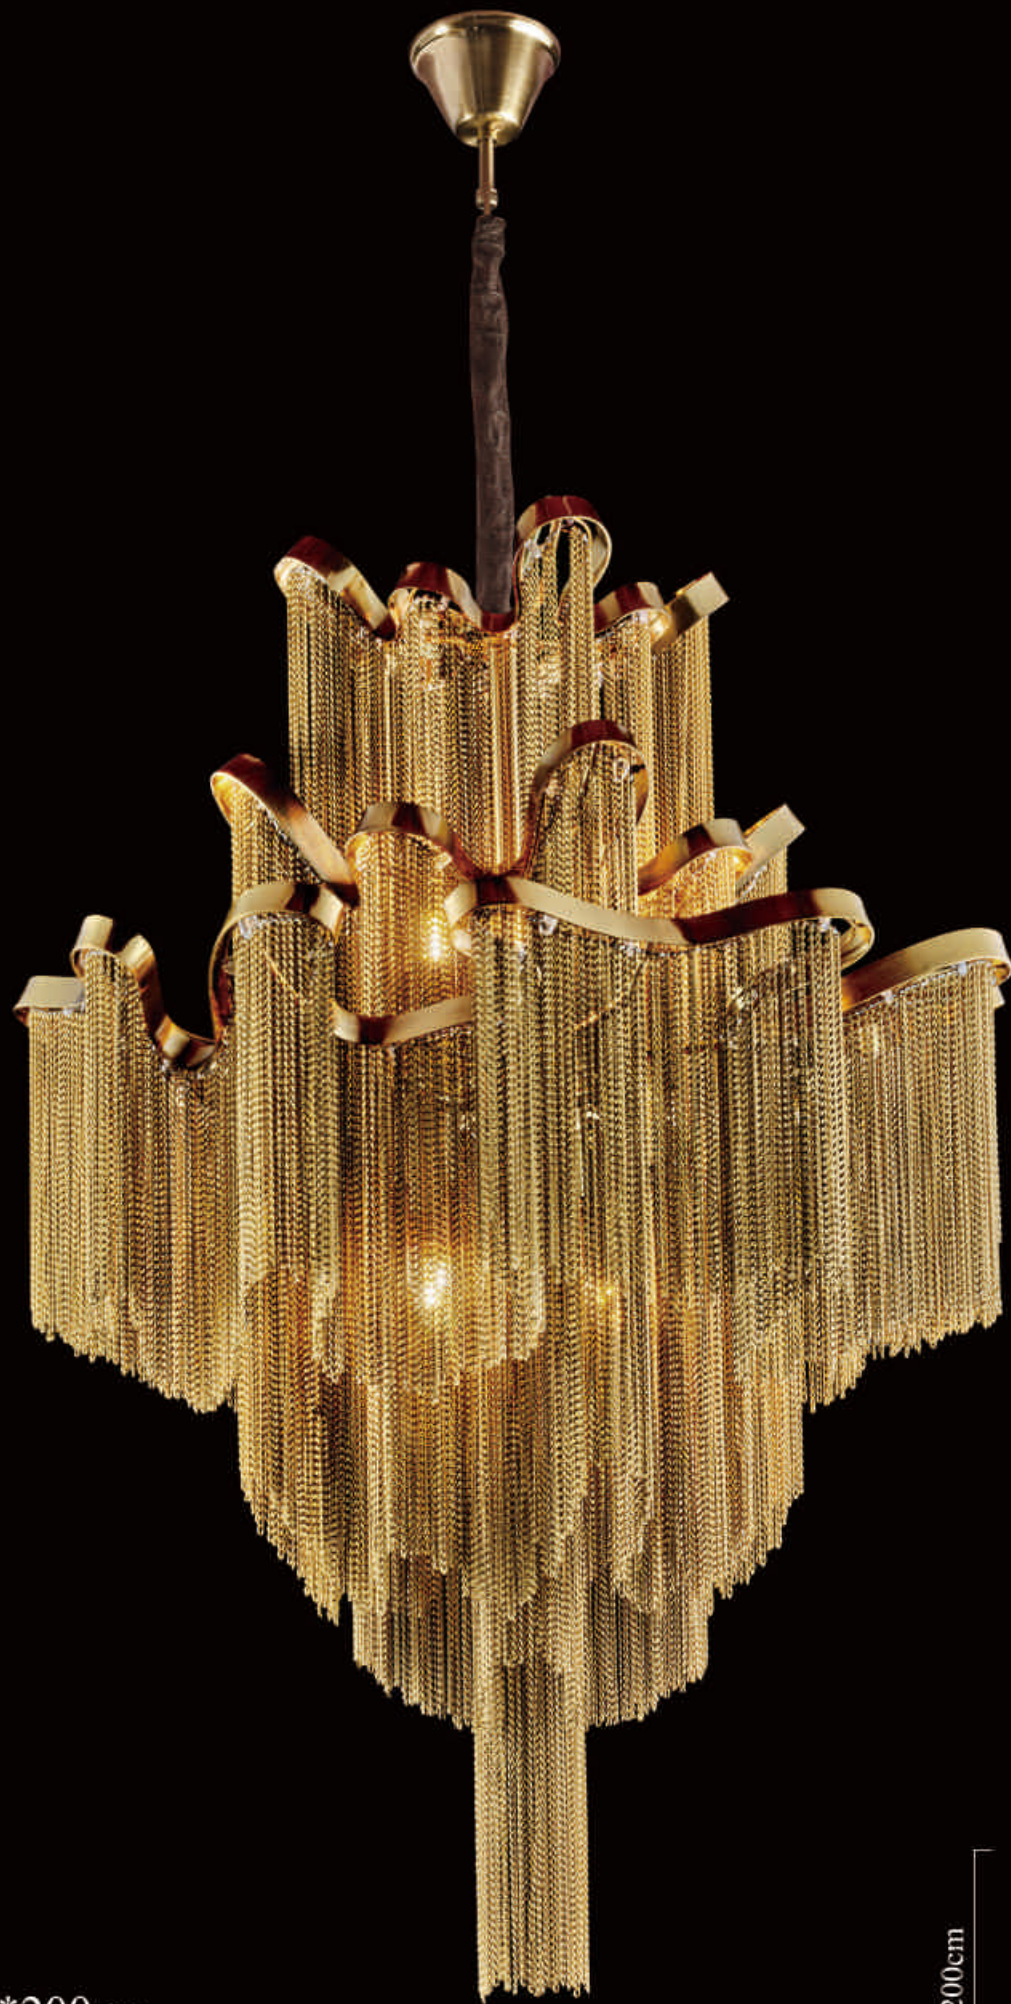

2555-800

Size:80cm*200cm

E14/12*40W(max)