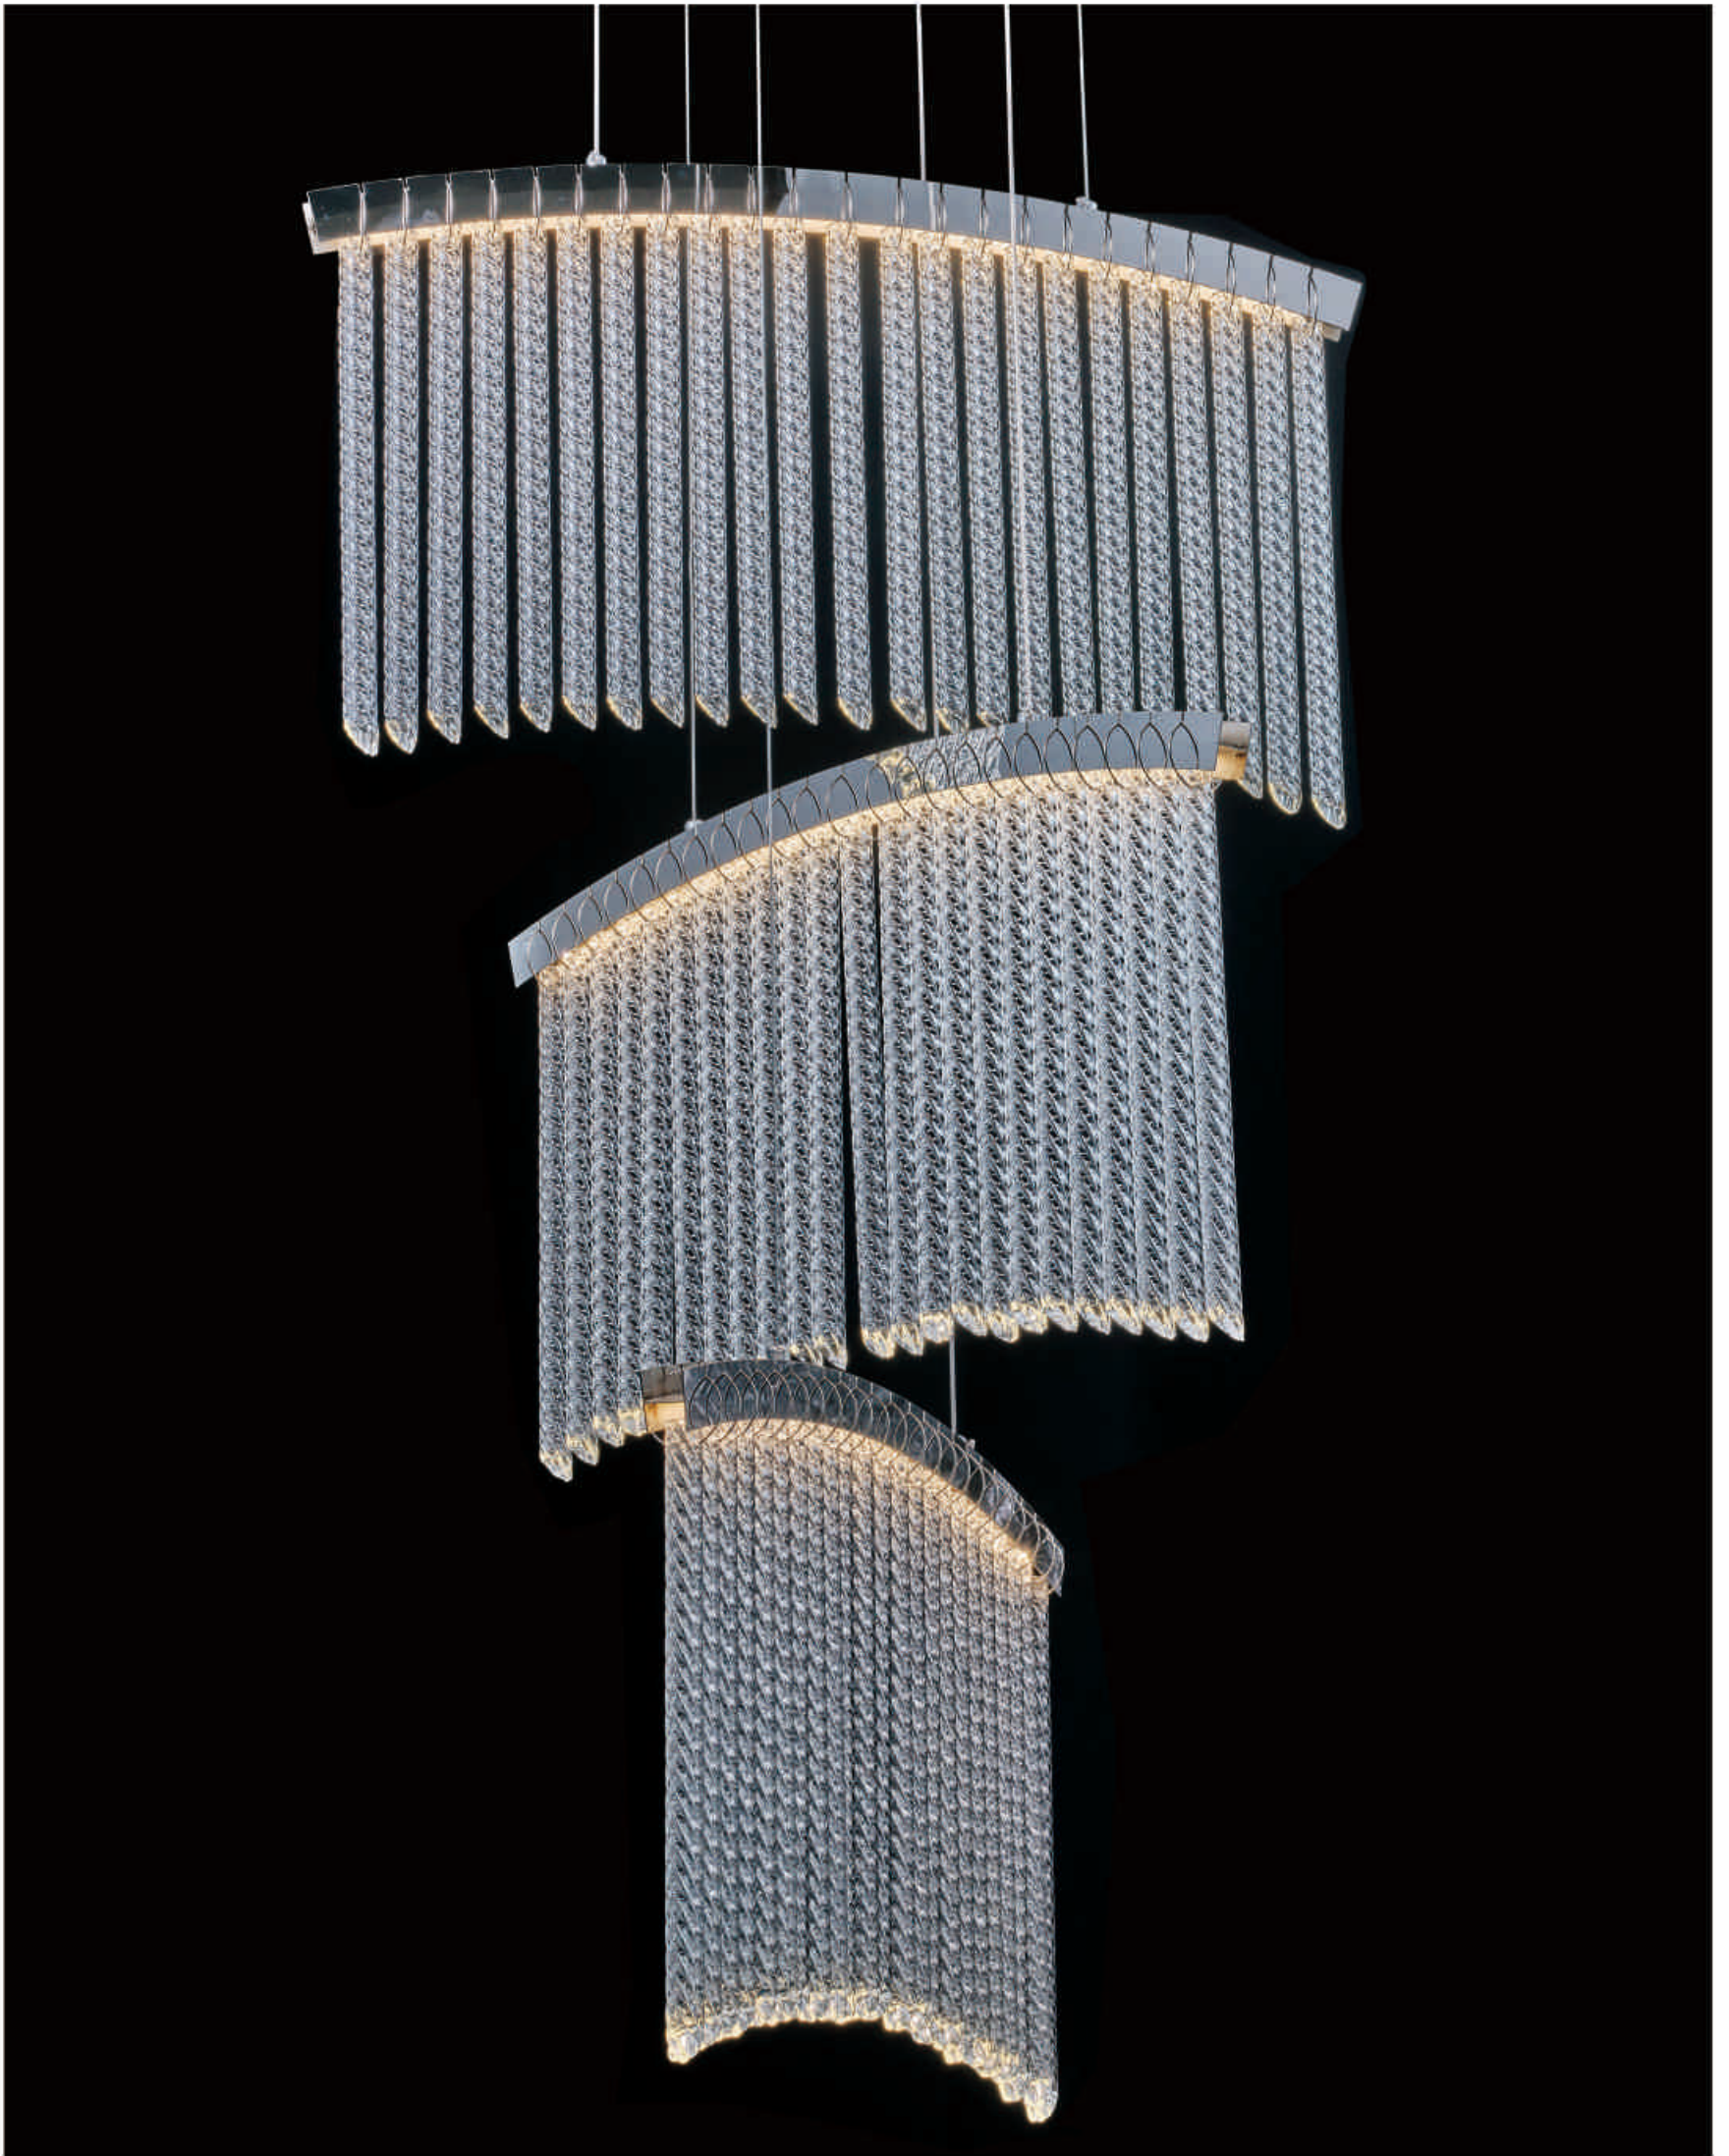

LED 90W

2225-11

Size:85cm\*200cm

LED 70W

2255-600

Size:60cm\*200cm

LED 72W

2255-1140\*410