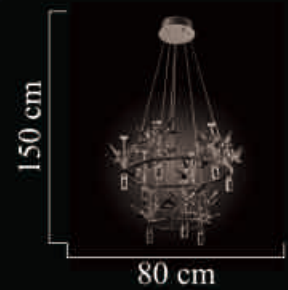

Size:80cm\*150cm

LED 150W

2385-1000\*350

Size:100cm\*150cm

LED 95W

2390-950\*530

Size:95cm\*150cm

LED 66W

2390-750

Size:75cm\*150cm

LED 66W

2390-800+550

Size:80cm\*150cm

LED 99W

2435-10Y  
Size:80cm\*200cm  
LED 85W

2435-10  
Size:60cm\*200cm  
LED 90W