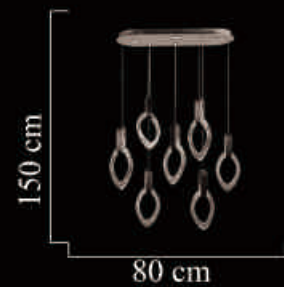

Size:80cm\*200cm

LED 273W

2400-3W  
Size:43cm\*18cm  
LED 21W

2400-6P  
Size:70cm\*34cm  
LED 42W

2400-1150

Size: 115cm\*200cm

LED 830W

2440-10  
Size:60cm\*200cm  
LED 90W

2440-20  
Size:70cm\*350cm  
LED 165W

2440-7

Size:80cm\*150cm

LED 62W

2445-7Y

Size:80cm\*150cm

LED 62W

2445-7