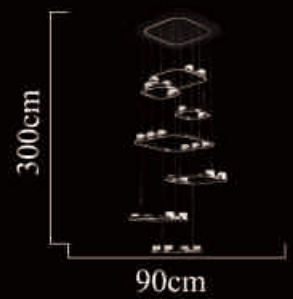

2515-26

Size:90cm*300cm

LED 410W