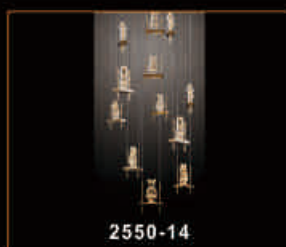

2550-14

301 p.