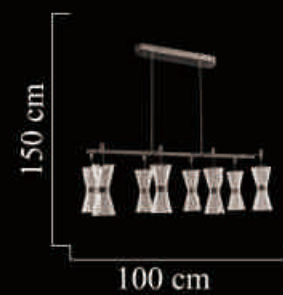

2405-8

Size: 100cm*150cm

LED 80W