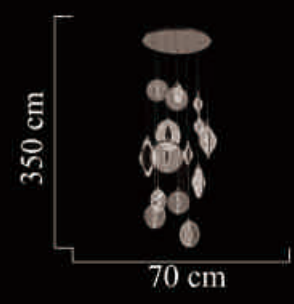

2375-15
Size: 70cm*350cm
LED 288W