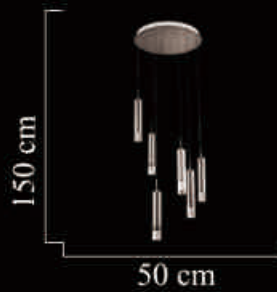

2665-6 Copper
Size:50cm*150cm
LED 36W