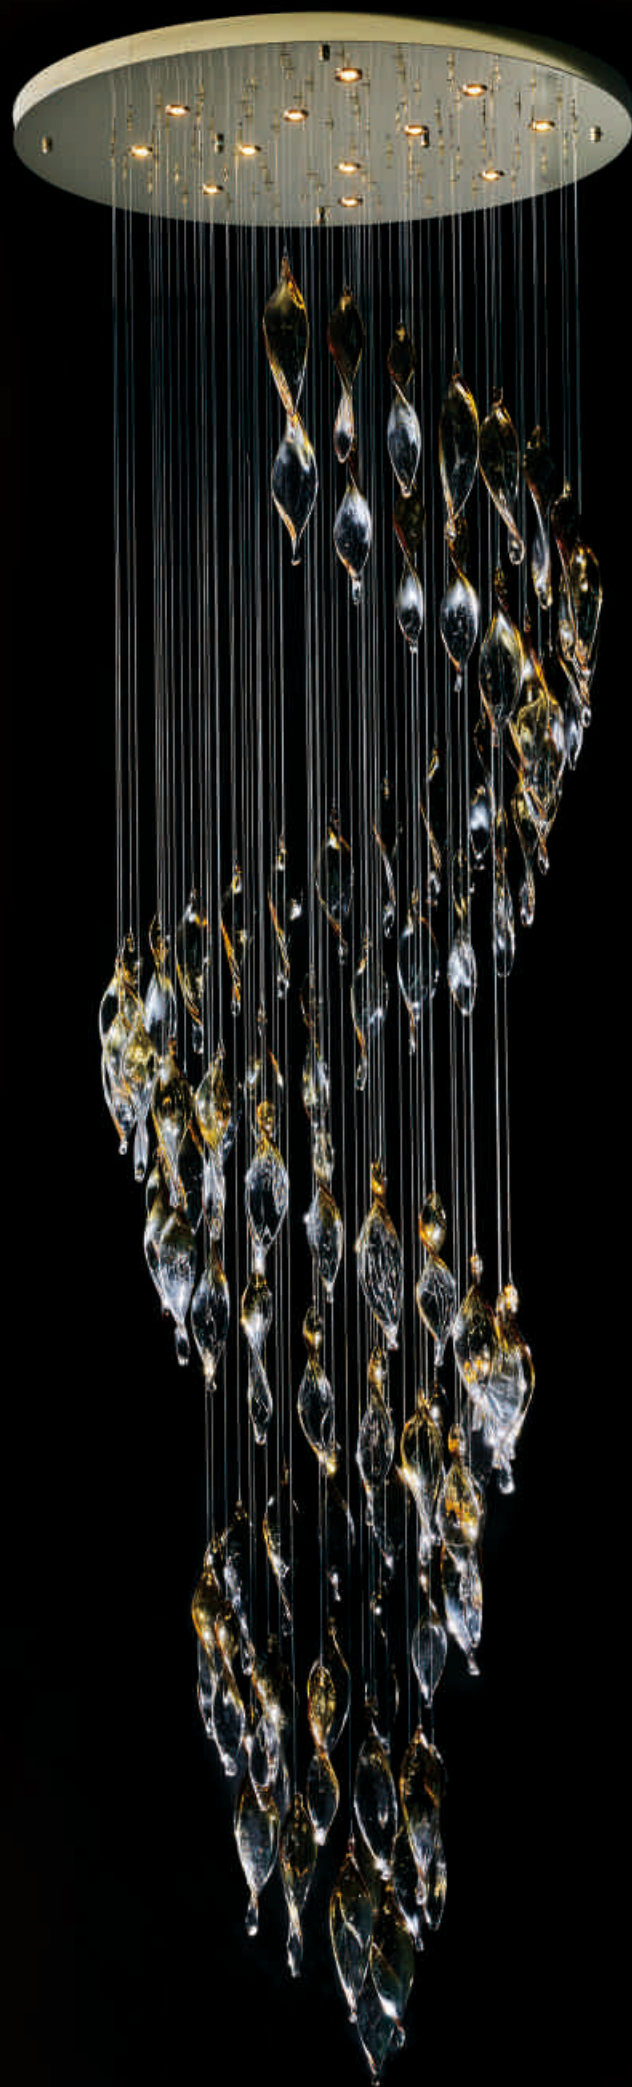

2750-900

Size:90cm*250cm

LED 60W