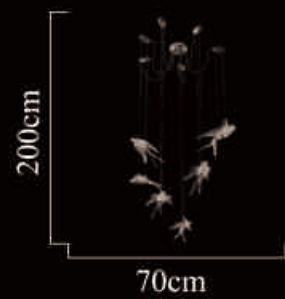

LED 24W

2530-6

Size:70cm\*200cm

LED 48W

2530-9

Size:90cm\*200cm

LED 72W

2530-2W