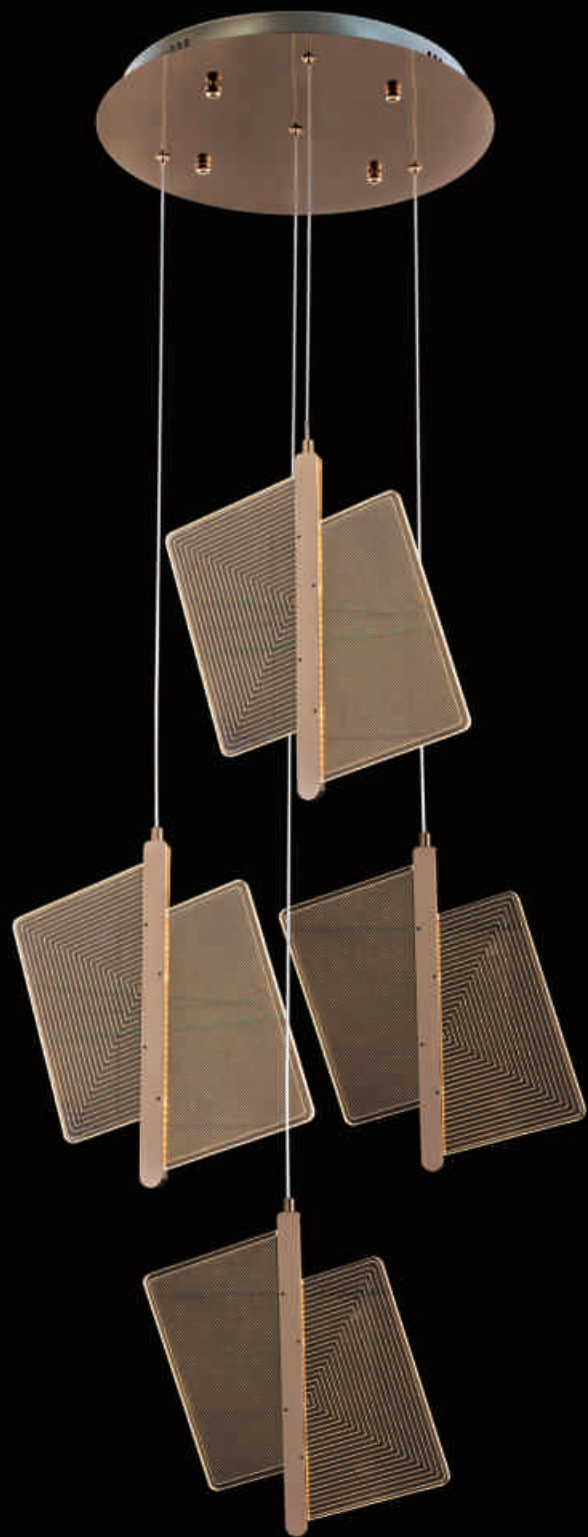

Size:60cm\*150cm

LED 62W

2485-800+600+400

Size:80cm\*200cm

LED 112W

2375-6

Size: 50cm\*200cm

LED 90W

2375-15  
Size: 70cm\*350cm  
LED 288W

2375-4

Size:80cm\*150cm

LED 84W

2425-6Y

Size:80cm\*150cm

LED 48W

2425-4

Size:40cm\*150cm

LED 32W

2425-6

Size:50cm\*180cm

LED 48W

2425-18

Size:80cm\*350cm

LED 144W