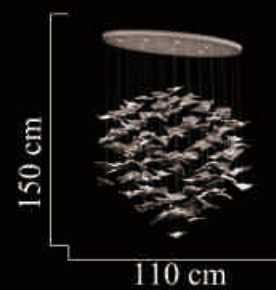

2745-1100*350

Size:110cm*150cm

LED 40W