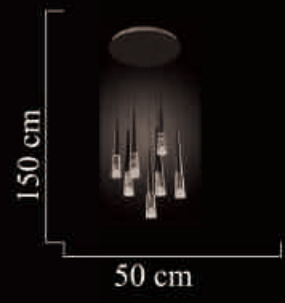

2645-7Y Gold

Size:90cm\*200cm

LED 49W

2645-7Y Platin

Size:90cm\*200cm

LED 49W

2645-7 Platin  
Size:50cm\*150cm  
LED 49W

2645-7 Gold  
Size:50cm\*150cm  
LED 49W