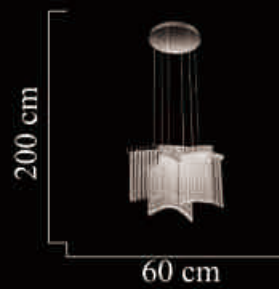

80cm

2505-600

Size:60cm\*14cm

E14/8\*40W(max)

14cm

60cm

2675-6

Size:40cm\*200cm

LED 90W

2225-11

Size:85cm\*200cm

LED 70W

2255-600

Size:60cm\*200cm

LED 72W

2255-1140\*410

Size: 114cm\*150cm

LED 80W

2255-1000

Size: 100cm\*300cm

LED 246W

2235-780+480

Size:78cm\*150cm

LED 100W