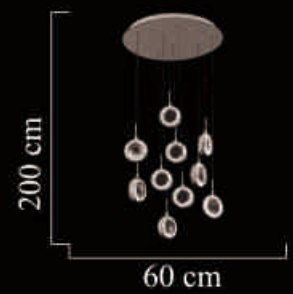

Size:60cm\*200cm

E14/10\*40W(max)

2295-10Y

Size:85cm\*200cm

E14/10\*40W(max)

2295-5

Size:80cm\*150cm

E14/5\*40W(max)

2660-22 Gold  
Size: 70cm\*300cm  
LED 132W

2660-22 Platin

Size: 70cm\*300cm

LED 132W

2660-10 Gold  
Size:60cm\*200cm  
LED 60W

2660-10 Platin

Size:60cm\*200cm

LED 60W

2660-5 Gold

Size:80cm\*150cm

LED 30W

2660-5 Platin

Size:80cm\*150cm

LED 30W

2660-6 Platin  
Size:50cm\*150cm  
LED 32W

2660-6 Gold  
Size:50cm\*150cm  
LED 32W