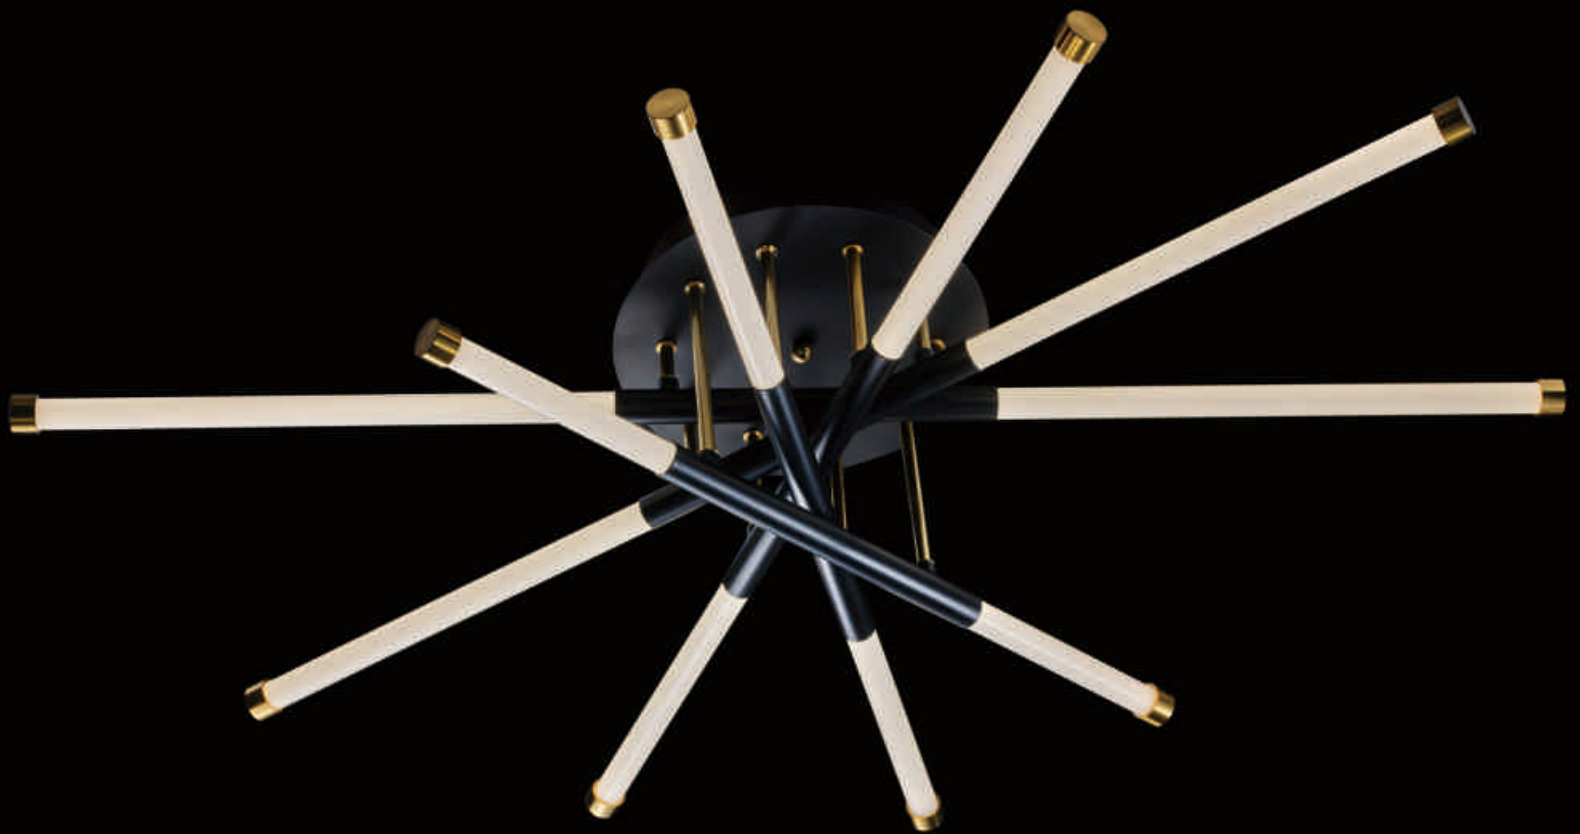

Size:40cm\*150cm

LED 50W

2600-10

Size:60cm\*200cm

LED 80W

2460-10

Size: 100cm\*23cm

LED 70W