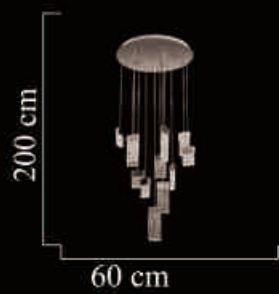

Size:65cm\*28cm

LED 80W

2205-12Y

Size: 100cm\*200cm

LED 62W

2205-12

Size:60cm\*200cm

LED 75W