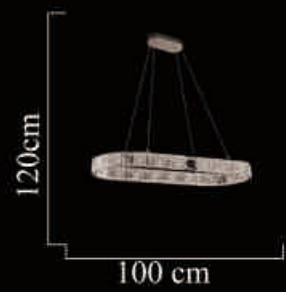

2310-10

Size:60cm\*80cm

E14/10\*40W(max)

2250-250\*150W  
Size:25cm\*15cm  
LED 8W

2250-600P  
Size:60cm\*25cm  
LED 94W

2250-300P

Size:30cm\*16cm

LED 38W

LED 164W

2250-1000\*400

Size: 100cm\*120cm

LED 56W

2250-4+1

Size: 125cm\*150cm

LED 130W

2250-5+1  
Size:50cm\*180cm  
LED 144W