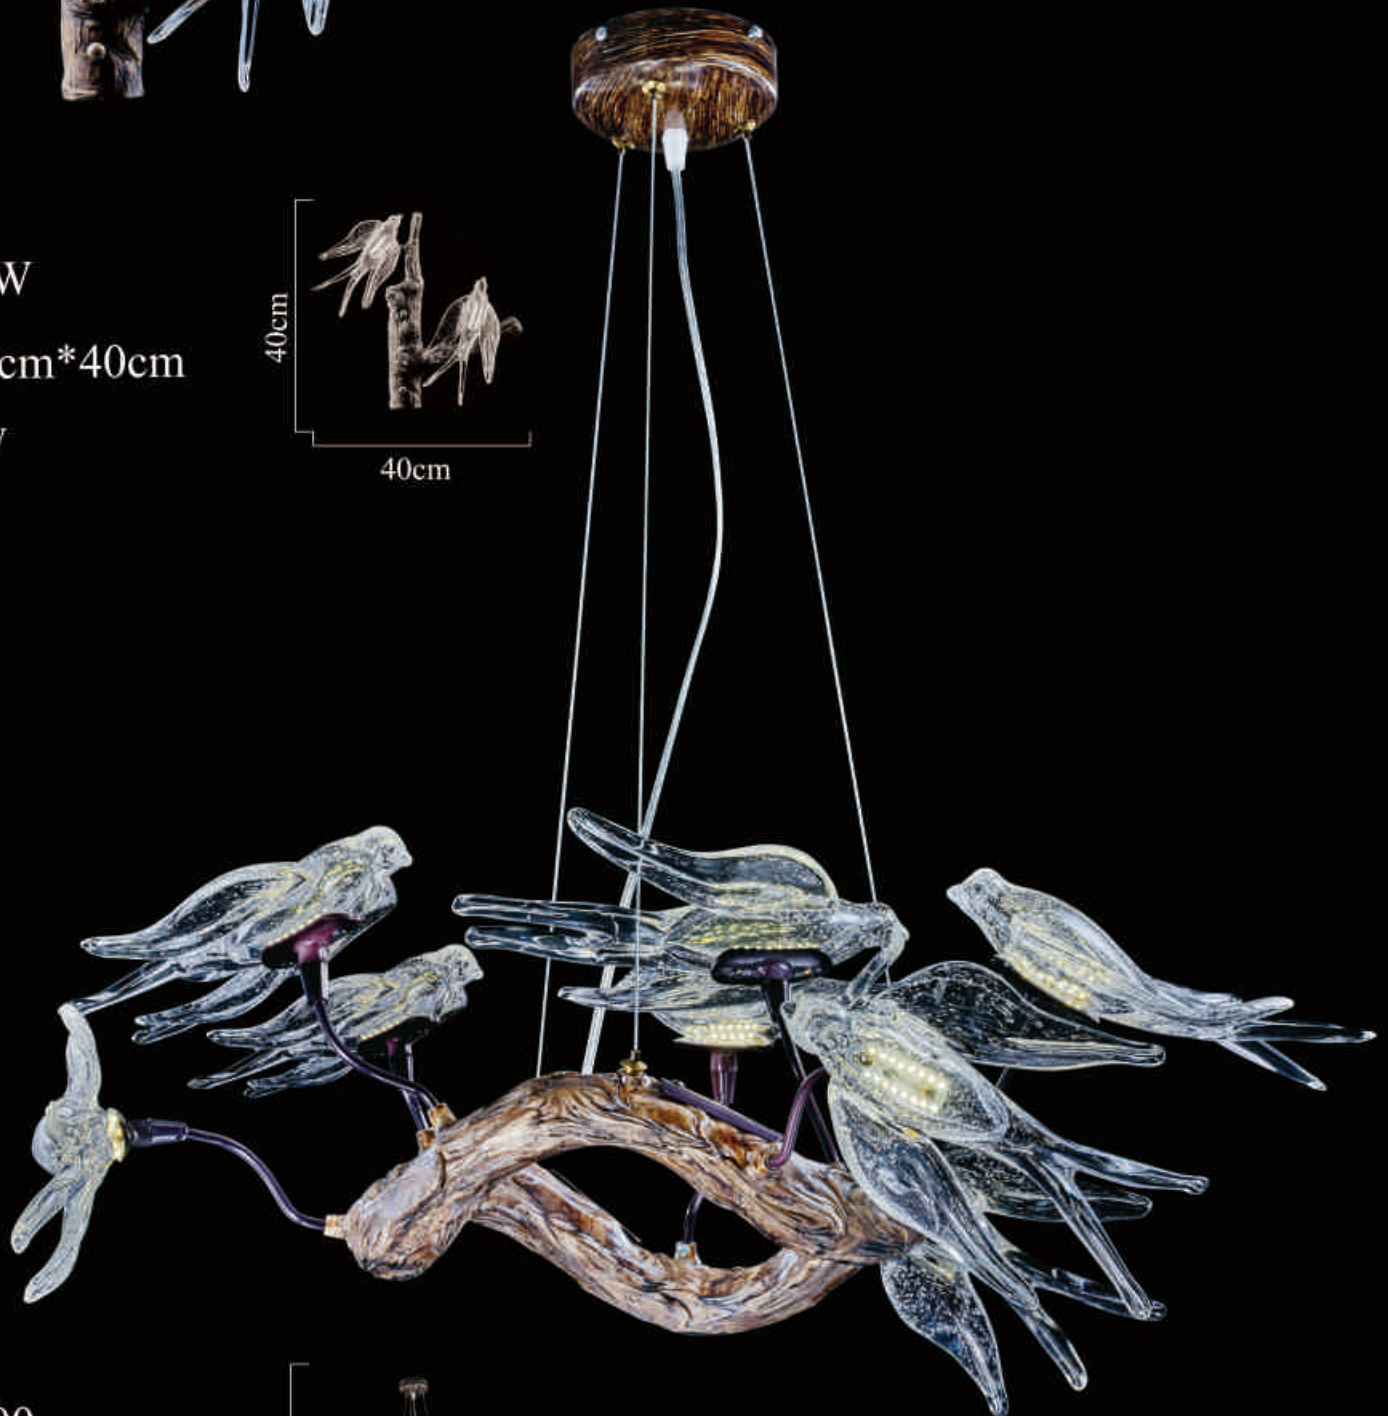

Size:30cm\*30cm

E14/1\*40W(max)

9836-2W

Size:35cm\*45cm

E14/2\*40W(max)

9836-3P

Size:40cm\*30cm

E27/3\*40W(max)

LED 24W

2530-6

Size:70cm\*200cm

LED 48W

2530-9

Size:90cm\*200cm

LED 72W

2530-2W

Size:40cm\*40cm

LED 16W

2530-600

Size:60cm\*150cm

LED 64W

2530-800

Size:80cm\*150cm

LED 80W

2530-1200\*400

Size:120cm\*150cm

LED 96W

2530-1000+800+600

Size:100cm\*250cm

LED 240W

2555-600

Size:60cm\*150cm