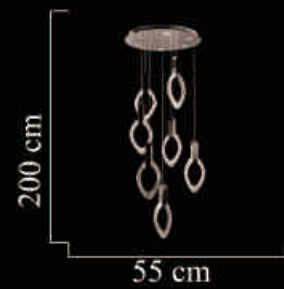

E14/12\*40W(max)

2400-1020\*500

Size:102cm\*150cm

LED 182W

2400-600

Size:60cm\*150cm

LED 126W

2400-800+500

Size:80cm\*200cm

LED 273W

2400-3W  
Size:43cm\*18cm  
LED 21W

2400-6P  
Size:70cm\*34cm  
LED 42W

2400-1150

Size: 115cm\*200cm

LED 830W

2440-10  
Size:60cm\*200cm  
LED 90W

2440-20  
Size:70cm\*350cm  
LED 165W

2440-7

Size:80cm\*150cm

LED 62W

2445-7Y

Size:80cm\*150cm

LED 62W

2445-7

Size:55cm\*200cm

LED 72W

2445-18

Size:80cm\*300cm

LED 168W

2210-3W

Size:14cm\*23cm

LED 15W