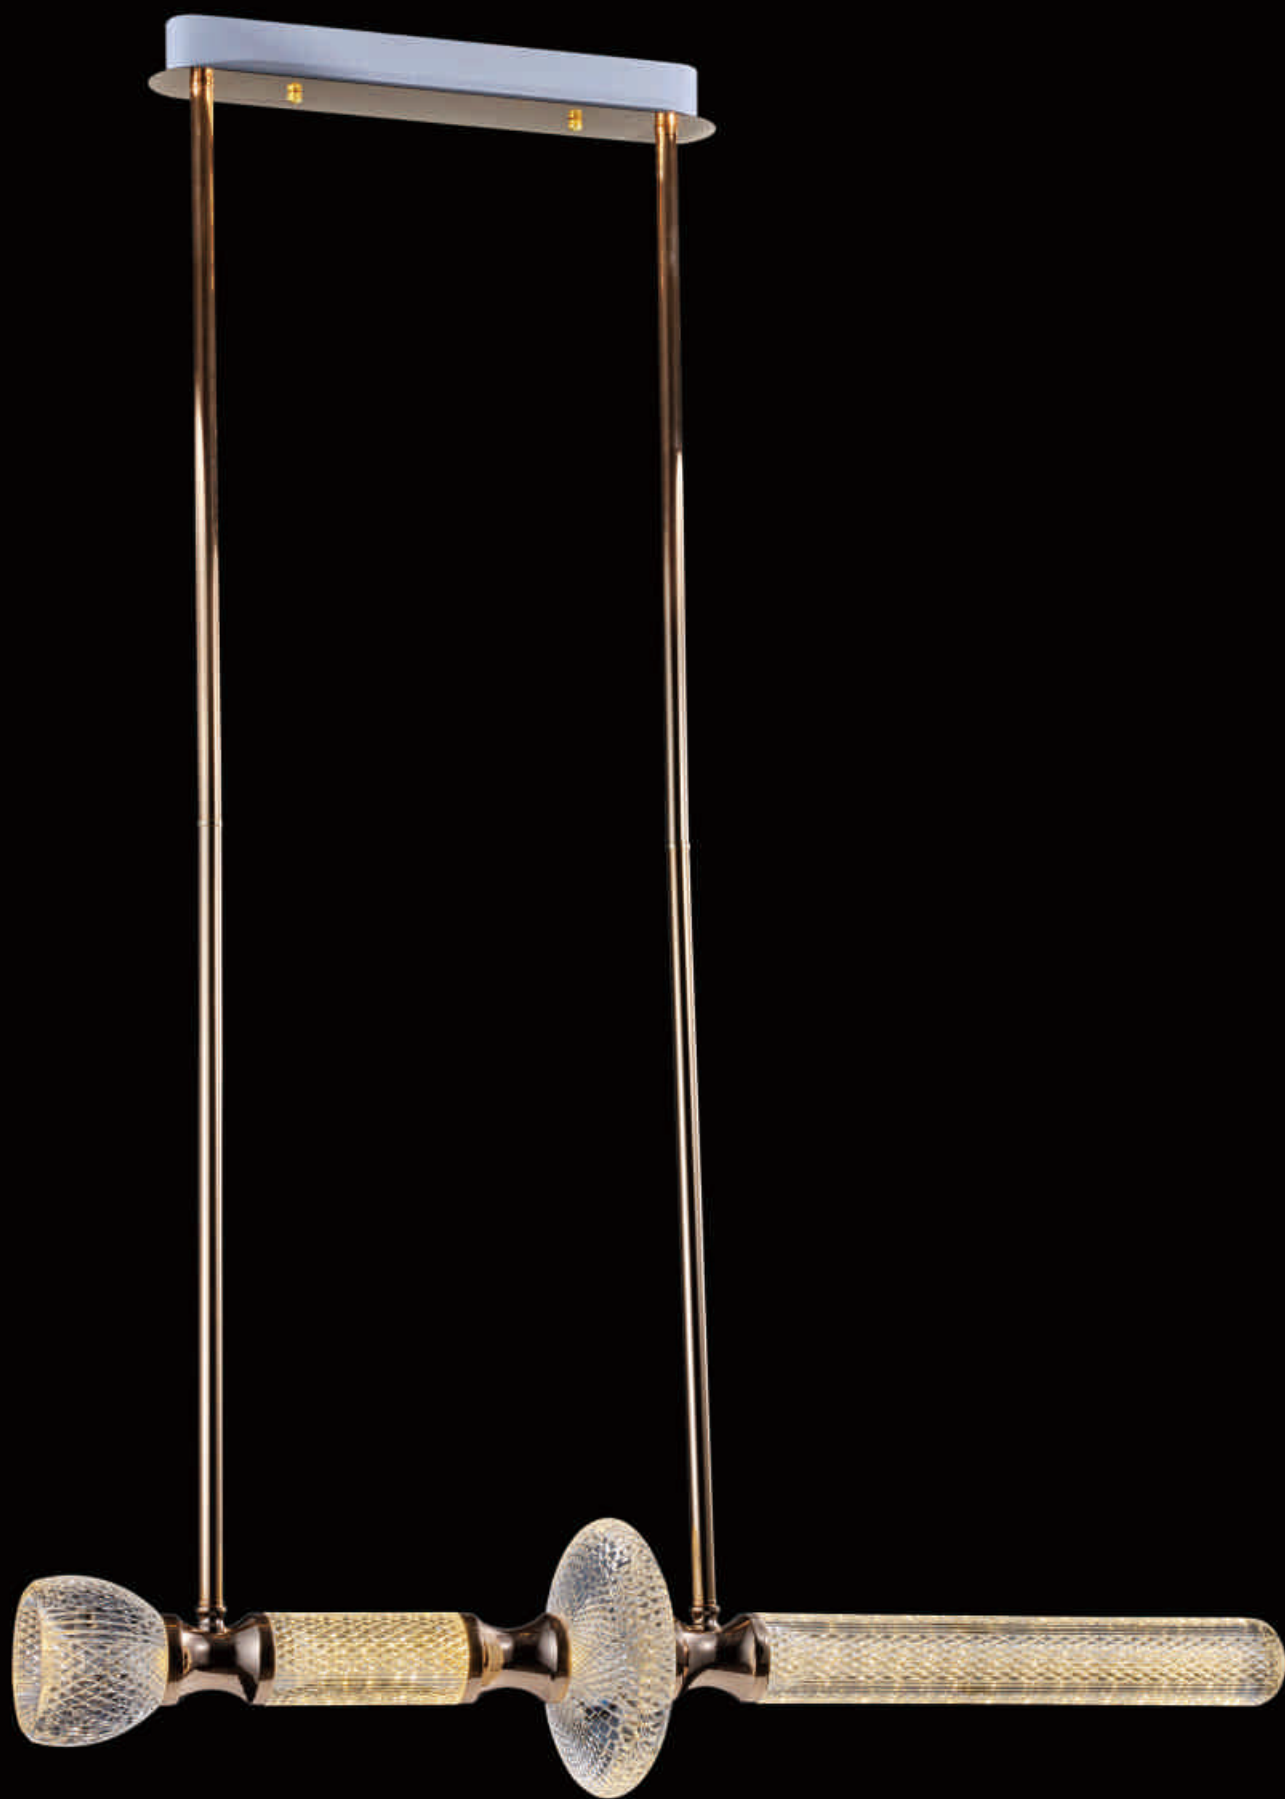

Size: 15cm\*77cm

LED 30W

77 cm

15 cm

2615-1

Size: 18cm\*159cm

LED 50W

159 cm

18 cm

2610-1

Size: 18cm\*146cm

LED 50W

146 cm

18 cm

2620-1

Size: 18cm\*155cm

LED 50W

155cm

18 cm

2640-2W

Size: 10cm\*44cm

LED 25W

2640-11

Size: 110cm\*150cm

LED 115W

2630-1Y

Size:84cm\*200cm

LED 60W

2625-1Y

Size: 100cm\*200cm

LED 60W

2455-1W Gold  
Size:11cm\*11cm  
LED 7W