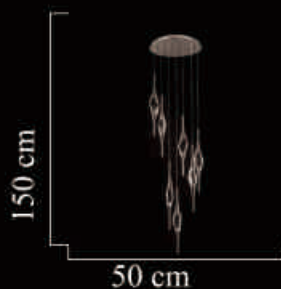

2465-400 Black  
Size:40cm\*10cm  
LED 20W

2465-400 Chrome  
Size:40cm\*10cm  
LED 20W

2410-1  
Size: 10cm\*150cm  
LED 5W

2410-7  
Size: 50cm\*150cm  
LED 35W

2410-7Y  
Size:90cm\*150cm  
LED 35W

5602-7

Size:76cm\*70cm