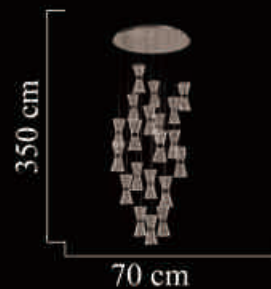

2405-20

Size:70cm*350cm

LED 200W