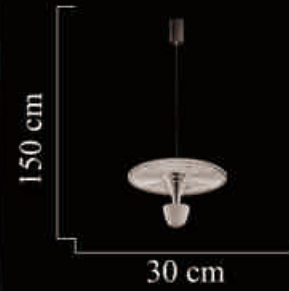

2480-1 White
Size:30cm*150cm
LED 25W