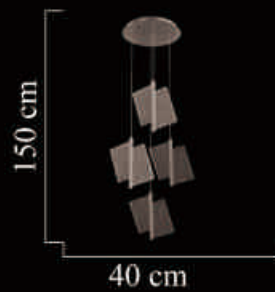

2425-4

Size:40cm*150cm

LED 32W