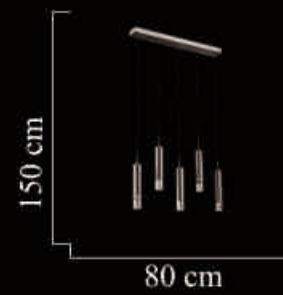

2665-6 Black  
Size:50cm\*150cm  
LED 36W

2665-6 Copper  
Size:50cm\*150cm  
LED 36W

2665-1 Copper  
Size:10cm\*100cm  
LED 6W

2665-5 Copper  
Size:80cm\*150cm  
LED 30W

2665-5 Black

Size:80cm\*150cm

LED 30W