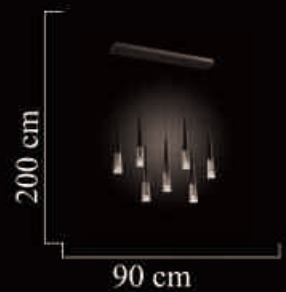

2645-7Y Gold

Size:90cm\*200cm

LED 49W

2645-7Y Platin

Size:90cm\*200cm

LED 49W

2645-7 Platin  
Size:50cm\*150cm  
LED 49W

2645-7 Gold  
Size:50cm\*150cm  
LED 49W