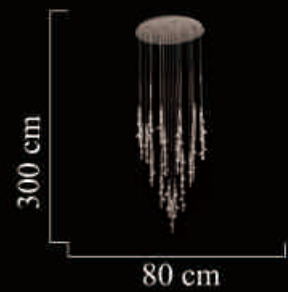

2245-13  
Size:65cm\*200cm  
LED 90W

2245-10

Size: 102cm\*200cm

LED 70W

2245-25

Size: 80cm\*300cm

LED 170W

2330-10

Size: 100cm\*150cm

G4/10\*20W(max)+LED 30W

2330-13

Size:60cm\*150cm

G4/13\*20W(max)+LED 45W

2330-31

Size:80cm\*250cm

G4/31\*20W(max)+LED 95W