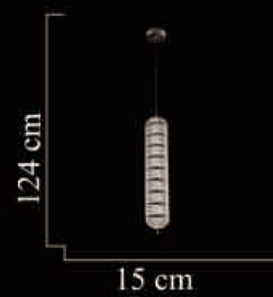

Size:85cm\*150cm

LED 55W

2655-1

Size: 15cm\*124cm

LED 60W

2655-5

Size: 110cm\*200cm

LED 60W