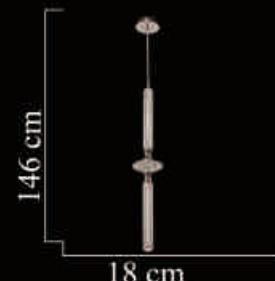

Size: 15cm\*77cm

LED 30W

77 cm

15 cm

2615-1

Size: 18cm\*159cm

LED 50W

159 cm

18 cm

2610-1

Size: 18cm\*146cm

LED 50W

146 cm

18 cm

2620-1

Size: 18cm\*155cm

LED 50W

155cm

18 cm

2640-2W

Size: 10cm\*44cm

LED 25W

2640-11

Size: 110cm\*150cm