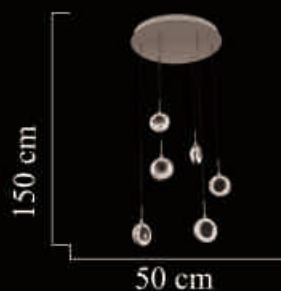

2660-5 Gold

Size:80cm\*150cm

LED 30W

2660-5 Platin

Size:80cm\*150cm

LED 30W

2660-6 Platin  
Size:50cm\*150cm  
LED 32W

2660-6 Gold  
Size:50cm\*150cm  
LED 32W