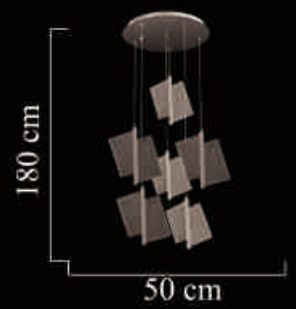

Size:40cm\*150cm

LED 32W

2425-6

Size:50cm\*180cm

LED 48W

2425-18

Size:80cm\*350cm

LED 144W