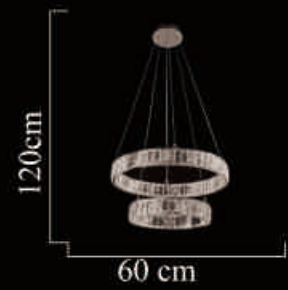

Size:103cm\*100cm

E14/13\*40W(max)

2310-16

Size:80cm\*100cm

E14/16\*40W(max)

2310-2W

Size:12cm\*20cm

E14/2\*40W(max)

2310-10

Size:60cm\*80cm

E14/10\*40W(max)

2250-250\*150W  
Size:25cm\*15cm  
LED 8W

2250-600P  
Size:60cm\*25cm  
LED 94W

2250-300P

Size:30cm\*16cm

LED 38W

2250-500P

Size:50cm\*16cm

LED 66W

2250-600+400

Size:60cm\*120cm

LED 98W

2250-3

Size:60cm\*150cm