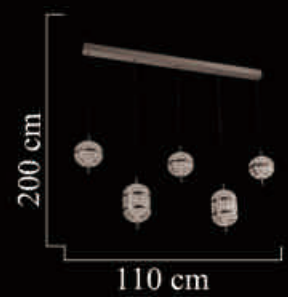

Size:85cm\*150cm

LED 55W

2655-1

Size: 15cm\*124cm

LED 60W

2655-5

Size: 110cm\*200cm

LED 60W