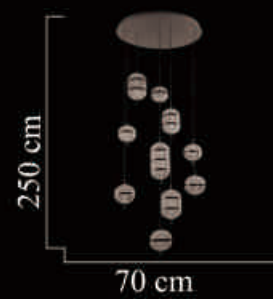

2655-6

Size: 50cm\*200cm

LED 72W

2655-10

Size: 70cm\*250cm

LED 120W

2585-4 Platin  
Size:40cm\*150cm  
LED 68W

2585-4 Gold  
Size:40cm\*150cm  
LED 68W