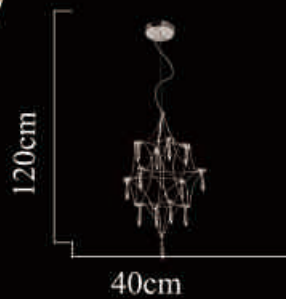

Size:120cm\*150cm

LED 38W

2510-1200\*250 Chrome

Size:120cm\*150cm

LED 38W

2510-400 Chrome  
Size:40cm\*120cm  
LED 22W

2510-400 Gold  
Size:40cm\*120cm  
LED 22W

2275-3W