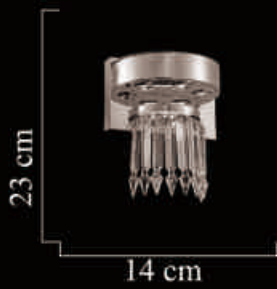

Size:55cm\*200cm

LED 72W

2445-18

Size:80cm\*300cm

LED 168W

2210-3W

Size:14cm\*23cm

LED 15W