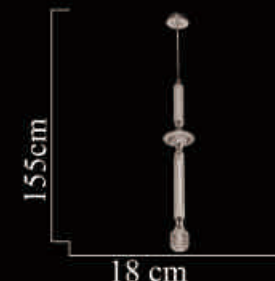

Size: 15cm\*77cm

LED 30W

77 cm

15 cm

2615-1

Size: 18cm\*159cm

LED 50W

159 cm

18 cm

2610-1

Size: 18cm\*146cm

LED 50W

146 cm

18 cm

2620-1

Size: 18cm\*155cm

LED 50W

155cm

18 cm

2640-2W

Size: 10cm\*44cm

LED 25W

2640-11

Size: 110cm\*150cm