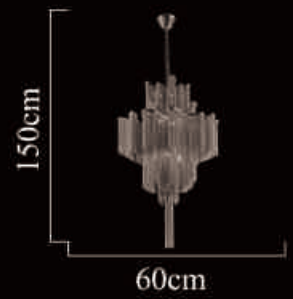

Size:40cm\*40cm

LED 16W

2530-600

Size:60cm\*150cm

LED 64W

2530-800

Size:80cm\*150cm

LED 80W

2530-1200\*400

Size:120cm\*150cm

LED 96W

2530-1000+800+600

Size:100cm\*250cm

LED 240W

2555-600

Size:60cm\*150cm

E14/8\*40W(max)

2555-800

Size:80cm\*200cm

E14/12\*40W(max)

2555-1200\*420

Size:120cm\*150cm

E14/12\*40W(max)

2555-2W

Size:25cm\*50cm

E14/2\*40W(max)

2555-400\*1650L

Size:40cm\*165cm

E14/3\*40W(max)

2270-2W

Size:28cm\*19cm

E14/2\*40W(max)