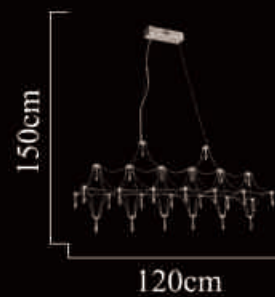

Size:120cm\*150cm

LED 38W

2510-1200\*250 Chrome

Size:120cm\*150cm

LED 38W

2510-400 Chrome  
Size:40cm\*120cm  
LED 22W

2510-400 Gold  
Size:40cm\*120cm  
LED 22W

2275-3W