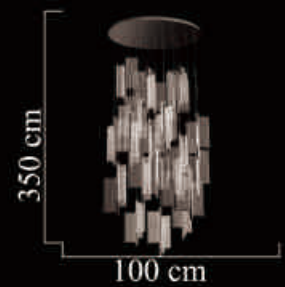

Size: 138cm\*150cm

LED 120W

2415-20

Size: 100cm\*350cm

LED 480W

2380-600

Size:60cm\*150cm

LED 106W