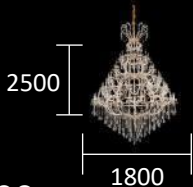

1600

ARTELUZ

THE
QUEEN
OF

MARIA
THERESA

WH5602-L98+6 SARI

093

WH5602-L10+5+1 ESKİTME

WH5602-L12+6+1 ESKİTME